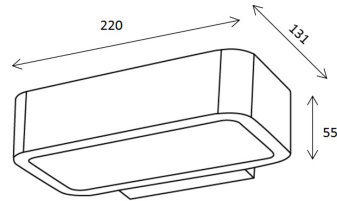

Lâmpada Stellar

Description

Decorative Outdoor Wall Light

Product Specification

| | |
|------------------------|---------|
| Wattage | 6W |
| Chip Brand | CREE |
| IP Rating | IP54 |
| Lighting Source | COB LED |
| Dimmable | No |
| Warranty | 3 Years |

Dimensions

| Length | Width | Height |
|--------|-------|--------|
| 220mm | 131mm | 55mm |

Product Range

| Model Code | Finish | Lumen Output | Light Temperature |
|------------|------------|--------------|-------------------|
| LA30108 | Matt Black | 230lm | 3000k |
| LA30109 | Matt White | 230lm | 3000k |