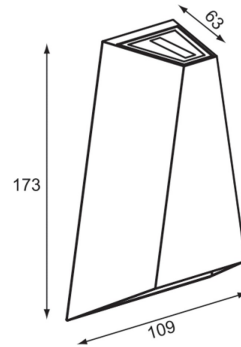

Lâmpada Lavaggio

Description

Decorative Outdoor Wall Light

Product Specification

Wattage	2x 3W
Chip Brand	CREE
IP Rating	IP54
Lighting Source	COB LED
Dimmable	No
Warranty	3 Years

Dimensions

Length	Width	Height
109mm	63mm	173mm