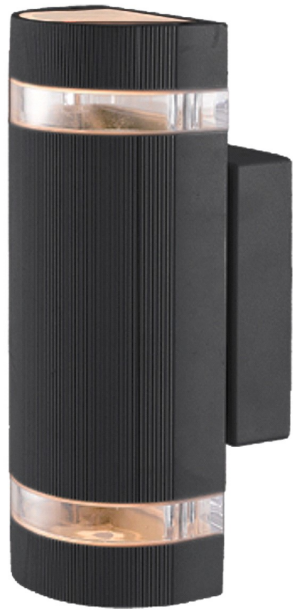

# Lâmpada Costola

## Description

Decorative Outdoor Wall Light

## Product Specification

<b>IP Rating</b>	IP44
<b>Lighting Source</b>	GU10 Sold Seperate
<b>Warranty</b>	3 Years

## Dimensions

<b>Length</b>	<b>Width</b>	<b>Height</b>
150mm	65mm	242mm