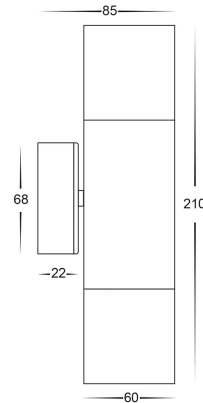

Lâmpada Cantino U/D

Description

Up / Down Outdoor Wall Light

Product Specification

Wattage	2x 35W Max
IP Rating	IP65
Optical	Clear Glass
Lighting Source	GU10 Sold Seperate
Warranty	3 Years

Dimensions

Length	Width	Height
60mm	85mm	210mm

Product Range

Model Code	Finish
LA30200	Matt Black
LA30201	Titanium