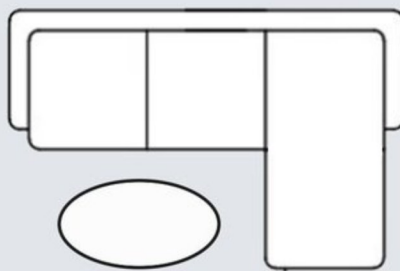

COFFEE TABLE SIZE & SHAPE GUIDE

STYLING BY

Escapology.
-HOME-
INTERIORS

STANDARD SOFA

1/2 to 2/3 length of sofa

1/2 to 2/3 length of sofa

1/2 to 2/3 length of sofa

SOFA WITH CHAISE

1/2 to 2/3 length of
horizontal seat

1/2 to 2/3 length of
horizontal seat

1/2 to 2/3 length of
horizontal seat

L SHAPED SECTIONAL

1/2 to 2/3 length of seat

1/2 to 2/3 length of seat