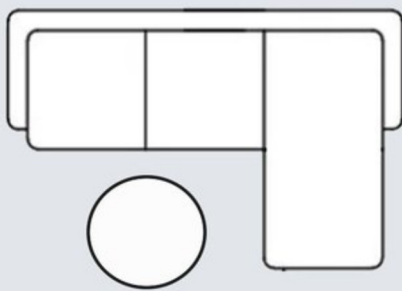

COFFEE TABLE SIZE & SHAPE GUIDE

STYLING BY

Escapology.
-HOME-
INTERIORS

STANDARD SOFA

1/2 to 2/3 length of sofa

1/2 to 2/3 length of sofa

1/2 to 2/3 length of sofa

SOFA WITH CHAISE

1/2 to 2/3 length of
horizontal seat

1/2 to 2/3 length of
horizontal seat

1/2 to 2/3 length of
horizontal seat

L SHAPED SECTIONAL

1/2 to 2/3 length of seat

1/2 to 2/3 length of seat