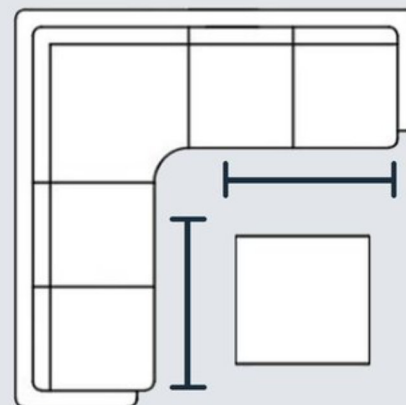

COFFEE TABLE SIZE & SHAPE GUIDE

STYLING BY

Escapology.
-HOME-
INTERIORS

STANDARD SOFA

1/2 to 2/3 length of sofa

1/2 to 2/3 length of sofa

1/2 to 2/3 length of sofa

SOFA WITH CHAISE

1/2 to 2/3 length of
horizontal seat

1/2 to 2/3 length of
horizontal seat

1/2 to 2/3 length of
horizontal seat

L SHAPED SECTIONAL

1/2 to 2/3 length of seat

1/2 to 2/3 length of seat