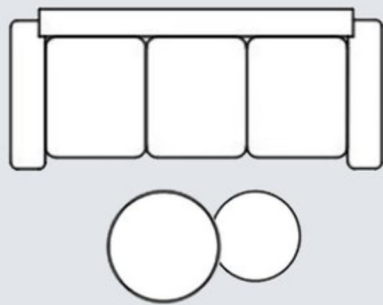

COFFEE TABLE SIZE & SHAPE GUIDE

STYLING BY

Escapology.
-HOME-
INTERIORS

STANDARD SOFA

1/2 to 2/3 length of sofa

1/2 to 2/3 length of sofa

1/2 to 2/3 length of sofa

SOFA WITH CHAISE

1/2 to 2/3 length of
horizontal seat

1/2 to 2/3 length of
horizontal seat

1/2 to 2/3 length of
horizontal seat

L SHAPED SECTIONAL

1/2 to 2/3 length of seat

1/2 to 2/3 length of seat