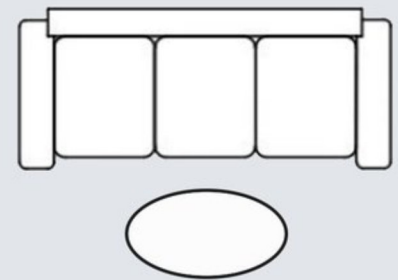

COFFEE TABLE SIZE & SHAPE GUIDE

STYLING BY

Escapology.
-HOME-
INTERIORS

STANDARD SOFA

1/2 to 2/3 length of sofa

1/2 to 2/3 length of sofa

1/2 to 2/3 length of sofa

SOFA WITH CHAISE

1/2 to 2/3 length of
horizontal seat

1/2 to 2/3 length of
horizontal seat

1/2 to 2/3 length of
horizontal seat

L SHAPED SECTIONAL

1/2 to 2/3 length of seat

1/2 to 2/3 length of seat