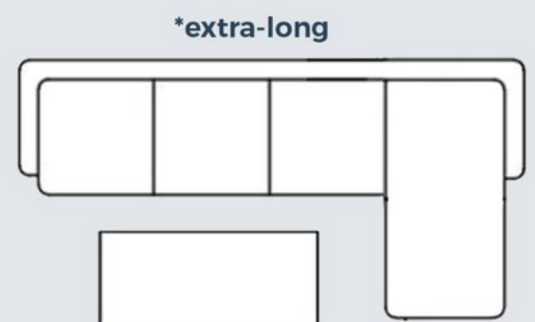

COFFEE TABLE SIZE & SHAPE GUIDE

STYLING BY

Escapology.
-HOME-
INTERIORS

STANDARD SOFA

1/2 to 2/3 length of sofa

1/2 to 2/3 length of sofa

1/2 to 2/3 length of sofa

SOFA WITH CHAISE

1/2 to 2/3 length of
horizontal seat

1/2 to 2/3 length of
horizontal seat

1/2 to 2/3 length of
horizontal seat

L SHAPED SECTIONAL

1/2 to 2/3 length of seat

1/2 to 2/3 length of seat