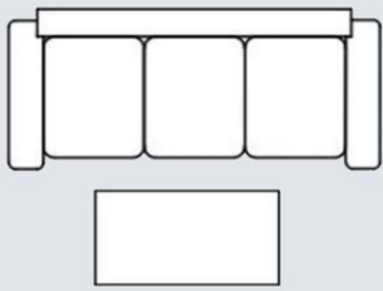

COFFEE TABLE SIZE & SHAPE GUIDE

STYLING BY

Escapology.
-HOME-
INTERIORS

STANDARD SOFA

1/2 to 2/3 length of sofa

1/2 to 2/3 length of sofa

1/2 to 2/3 length of sofa

SOFA WITH CHAISE

1/2 to 2/3 length of
horizontal seat

1/2 to 2/3 length of
horizontal seat

1/2 to 2/3 length of
horizontal seat

L SHAPED SECTIONAL

1/2 to 2/3 length of seat

1/2 to 2/3 length of seat