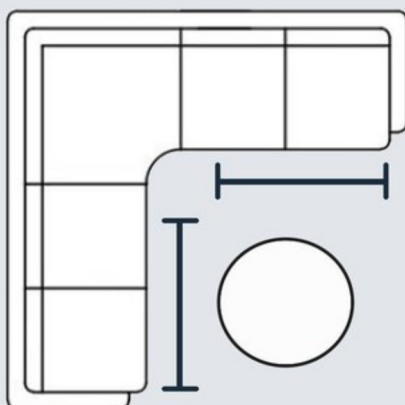

COFFEE TABLE SIZE & SHAPE GUIDE

STYLING BY

Escapology.
-HOME-
INTERIORS

STANDARD SOFA

1/2 to 2/3 length of sofa

1/2 to 2/3 length of sofa

1/2 to 2/3 length of sofa

SOFA WITH CHAISE

1/2 to 2/3 length of
horizontal seat

1/2 to 2/3 length of
horizontal seat

1/2 to 2/3 length of
horizontal seat

L SHAPED SECTIONAL

1/2 to 2/3 length of seat

1/2 to 2/3 length of seat