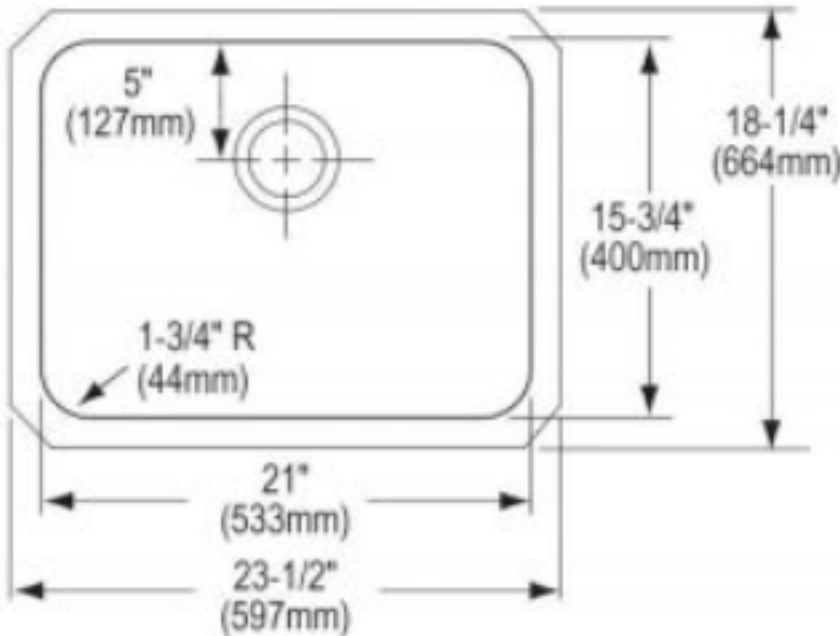

PRESIDENTIAL

Premium 18 and 16 Gauge Stainless Steel Sinks

TAYLOR ADA

PREMIUM STAINLESS STEEL SINK

Features:

- Stainless Steel Laundry/Utility Sink
- Single Bowl Sink
- Superior 18 Gauge Thickness
- Brushed Finish
- High End Sound Dampening Technology
- Life Time Product Warranty*

TAYLOR ADA	
Outside Dimensions	21"x15-3/4"
Inside Dimensions	23-1/2"x18-1/4"
Depth	5-3/8"