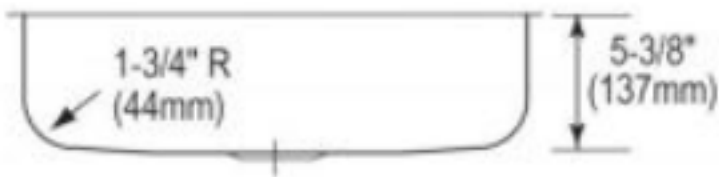

TAYLOR ADA	
Outside Dimensions	21"x15-3/4"
Inside Dimensions	23-1/2"x18-1/4"
Depth	5-3/8"