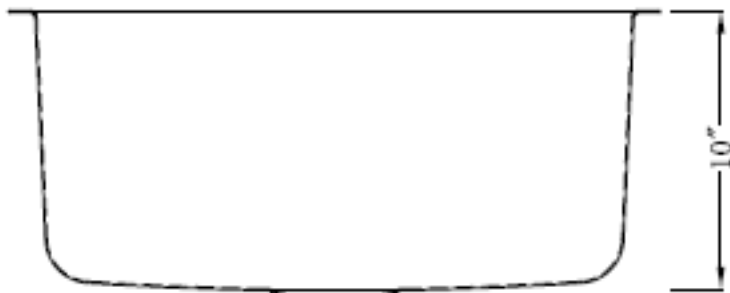

TAYLOR 16	
Outside Dimensions	23-3/8" x 17-3/4"
Inside Dimensions	21-1/2" x 16"
Depth	10"