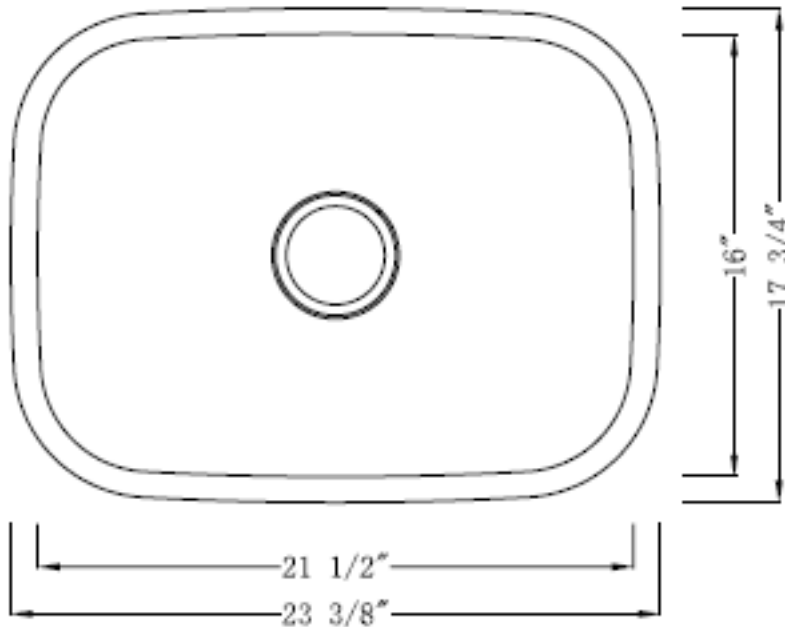

# PRESIDENTIAL

Premium 18 and 16 Gauge Stainless Steel Sinks

TAYLOR 16	
Outside Dimensions	23-3/8" x 17-3/4"
Inside Dimensions	21-1/2" x 16"
Depth	10"