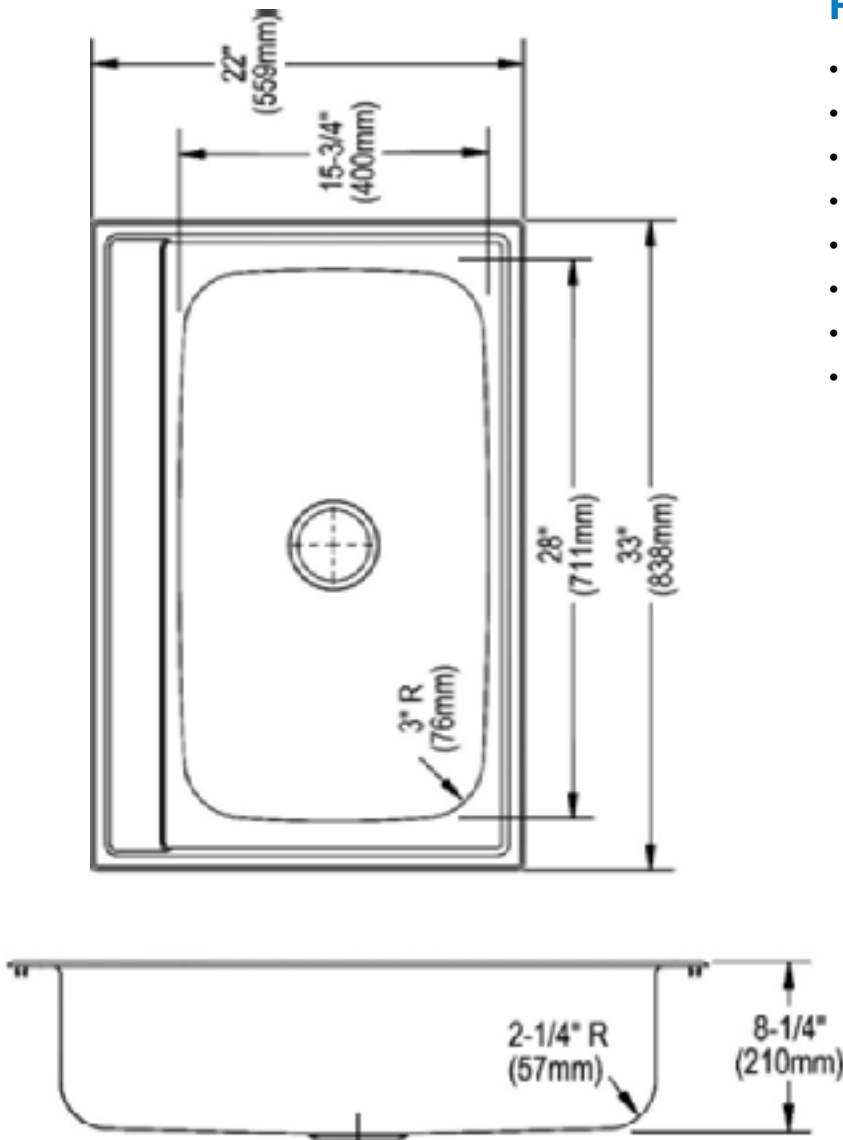

PRESIDENTIAL

Premium 18 and 16 Gauge Stainless Steel Sinks

CLEVELAND

PREMIUM STAINLESS STEEL SINK

Features:

- Stainless Steel Kitchen Sink
- Equal Double Bowl Sink Configuration
- Premium 18 Gauge Thickness
- Topmount Option Only
- Brushed Stainless Finish
- High End Sound Dampening Technology
- Life Time Product Warranty*
- AVAILBLE IN 1 HOLE OR 3 HOLE

CLEVELAND	
Outside Dimensions	33" x 22"
Inside Dimensions	28" x 15-3/4"
Depth	8-1/4"