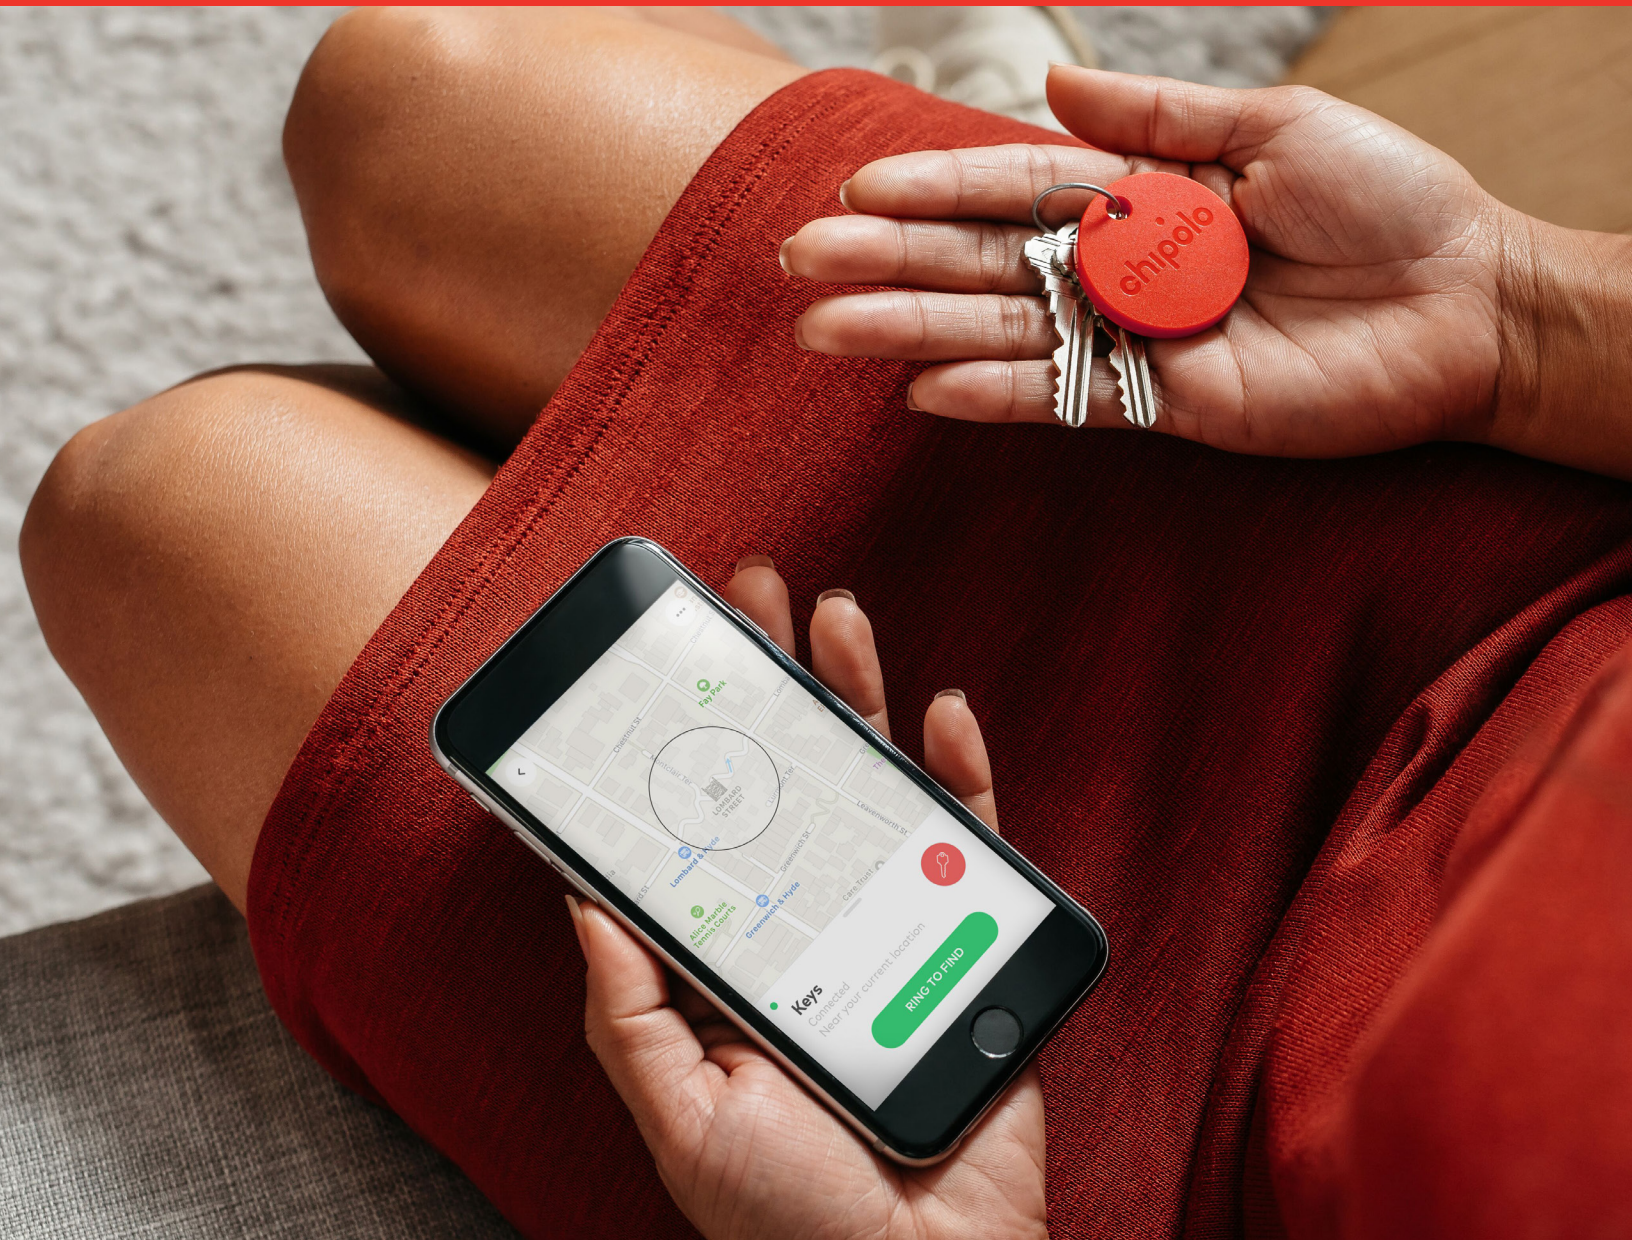

# chipolo CLASSIC

Distributed by 

Searching for misplaced items such as your keys, phone, or purse is a waste of valuable time and could be very costly.

**Welcome to Chipolo...** your security for items you never want to lose! Whether your item is simply misplaced or worse, lost! Chipolo can help.

Chipolo Classic is an easy solution to keeping track of your keys, purse, bookbag, cell phone, and other important personal items.

**Setup is as easy as 1, 2, 3**

1. **Simply download the free Chipolo app**
2. **Attach Chipolo to your item**
3. **Ring Chipolo from your phone app to locate your misplaced item**

Chipolo can also find your phone... even if it's on silent! Just double click the Chipolo device and listen for your phone to ring.

- When misplaced becomes LOST, the Chipolo community can help with the "lost item" locator. Whenever another active Chipolo user passes within range, the app will send a message to the owner of the lost item letting them know where it was last located.
- To expand the possibilities, Chipolo devices may be shared between app users.
- Ring Chipolo handsfree by using Google Assistant, Amazon Alexa or with Siri Shortcuts.
- Chipolo can be heard over surrounding noise. Rings at 92db.
- Selfie feature, use Chipolo to take a picture from your phone
- CR2025 battery is quick and easy to replace
- Compact and lightweight at 1.385" X 0.2" (35mm x 5mm) diameter and weighs only .24 oz (6.8g)
- 5 popular colors available: Black, Red, Blue, Green and Yellow
- Need help? Live customer support provided directly to you from Chipolo.

**Individual SKU's are available for re-stocking displays. Choose from the colors shown below.**

**POS Pre-Loaded Display**  
Contains Chipolo POS display, pre-loaded with 6 Chipolo Classic: 2 black, 1 red, 1 blue, 1 green and 1 yellow.