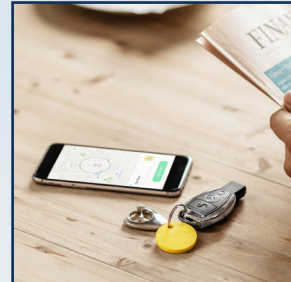

Chipolo Classic is an easy solution to keeping track of your keys, purse, bookbag, cell phone, and other important personal items.

**Setup is as easy as 1, 2, 3**

1. **Simply download the free Chipolo app**
2. **Attach Chipolo to your item**
3. **Ring Chipolo from your phone app to locate your misplaced item**

Chipolo can also find your phone... even if it's on silent! Just double click the Chipolo device and listen for your phone to ring.

- When misplaced becomes LOST, the Chipolo community can help with the "lost item" locator. Whenever another active Chipolo user passes within range, the app will send a message to the owner of the lost item letting them know where it was last located.
- To expand the possibilities, Chipolo devices may be shared between app users.
- Ring Chipolo handsfree by using Google Assistant, Amazon Alexa or with Siri Shortcuts.
- Chipolo can be heard over surrounding noise. Rings at 92db.
- Selfie feature, use Chipolo to take a picture from your phone
- CR2025 battery is quick and easy to replace
- Compact and lightweight at 1.385" X 0.2" (35mm x 5mm) diameter and weighs only .24 oz (6.8g)
- 5 popular colors available: Black, Red, Blue, Green and Yellow
- Need help? Live customer support provided directly to you from Chipolo.

**Individual SKU's are available for re-stocking displays. Choose from the colors shown below.**

**POS Pre-Loaded Display**  
Contains Chipolo POS display, pre-loaded with 6 Chipolo Classic: 2 black, 1 red, 1 blue, 1 green and 1 yellow.