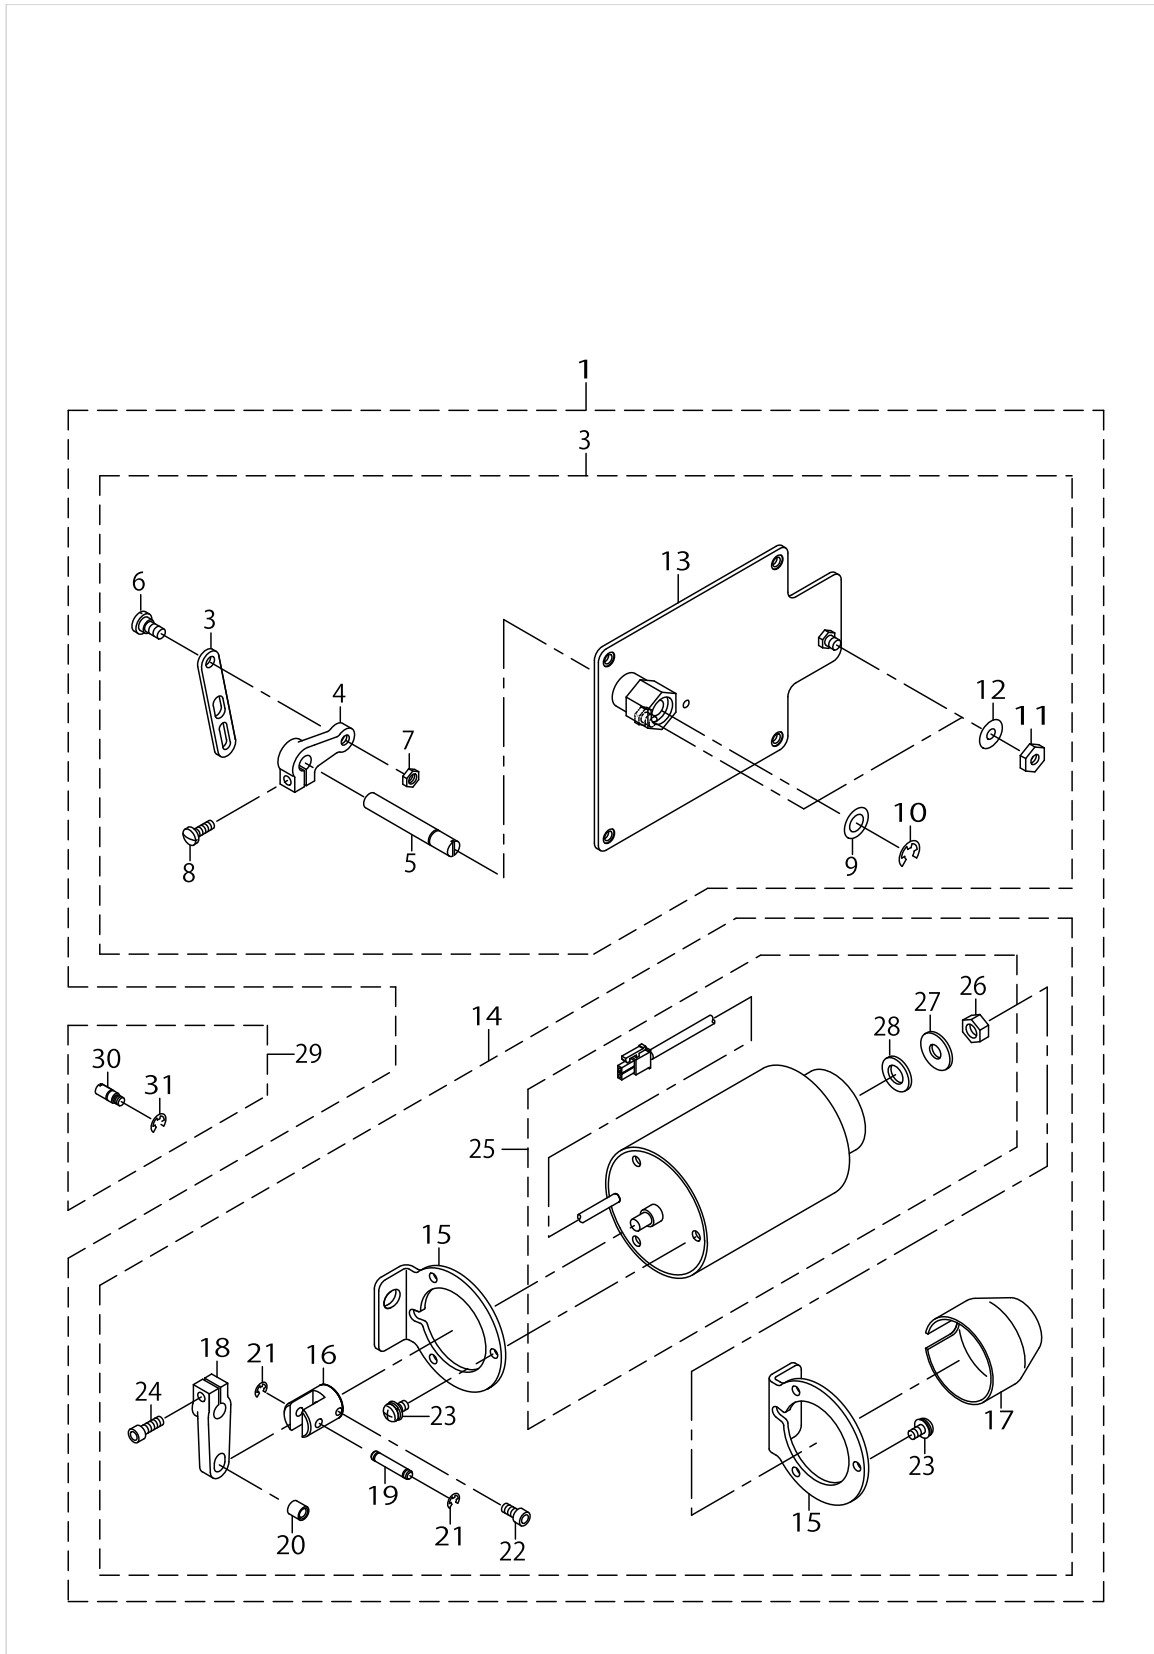

MODEL : AK-121

List No : 1295-00

PARTS LIST

Published:09/10/2017

CONTENTS

AK DEVICE COMPONENTS.....	1
HOW TO MAKE USE OF THIS PARTS LIST	3

AK DEVICE COMPONENTS

AK DEVICE COMPONENTS

No.	Parts No.	Parts name	Remarks	Level	Cons	Qty
1	GAKA21010A0	AK DEVICE ASM.				1
2	GAKA21200B0	SIDE PLATE ASM.		*		1
3	GAKA2126000	SOLENOID LINK		*		1
4	GAK33027000	SOLENOID ARM		*		1
5	GAK33028000	SOLENOID SHAFT		*		1
6	SD0800352SP	HINGE SCREW D= 8 H= 3.5		*		1
7	NS6150310SP	NUT 15/64-28		*		1
8	SS7121410SP	SCREW 3/16-28 L=14		*		1
9	WP1021016SD	WASHER		*		1
10	RE0700000K0	E-RING 7		*		1
11	NS6150440SP	NUT 15/64-28		*		2
12	WP0621036SP	WASHER		*		2
13	GAKA21200A0	SIDE PLATE COMBINATION		*		1
14	GAKA21300B0	AK SOLENOID ASM.		*		1
15	GAK3303400A	SOLENOID BASE		*		2
16	GAK33035000	SOLENOID COLLAR		*		1
17	GAK3303600A	SOLENOID COVER		*		1
18	GAK33011000	SOLENOID ARM, A		*		1
19	GAK33012000	SOLENOID PIN		*		1
20	GAK33013000	SOLENOID PIN COLLAR		*		1
21	RE0400000KP	E-RING 4		*		2
22	SM6051002TP	SCREW M5X0.8 L=10		*		1
23	SL4051281SE	SCREW M5 L=12		*		6
24	SM6051552TP	SCREW M5 L=15		*		1
25	GAKA21300A0	AK SOLENOID COMBINATION		*		1
26	NM6080600SM	NUT M8		*		1
27	WP0851846SC	WASHER 8.5X22.0X1.8		*		1
28	GAK33031000	SOLENOID RUBBER, A		*		1
29	GAK330400A0	SHAFT PIN ASM.				1
30	GAK33040000	SHAFT PIN		*		1
31	RE0500000K0	E-RING		*		1

HOW TO MAKE USE OF THIS PARTS LIST

1.As to "#01" and "#02" refer to the "Note" given at the bottom of the respective pages.

2.Codes on the "Qty" column

- Each numeral indicates the number of parts required.
- "0.1" and "2.5" indicate the length (in meters) of the respective parts.

3.Parentheses mean that the corresponding part is a subpart that constructs an assembly part.

4.Dotted lines on the Figures indicate assembly parts.

1. リストページの# 0 1、# 0 2の印は、ページ下の"注記"の説明を参照下さい。
2. 数量欄の数字は、個数を表し、0. 1、2. 5等の数値は、長さ（単位メートル）を表します。
3. 数量欄の（ ）は、組部品を構成している子部品であることを意味します。
4. イラストページの-----枠は、組構成であることを意味します。