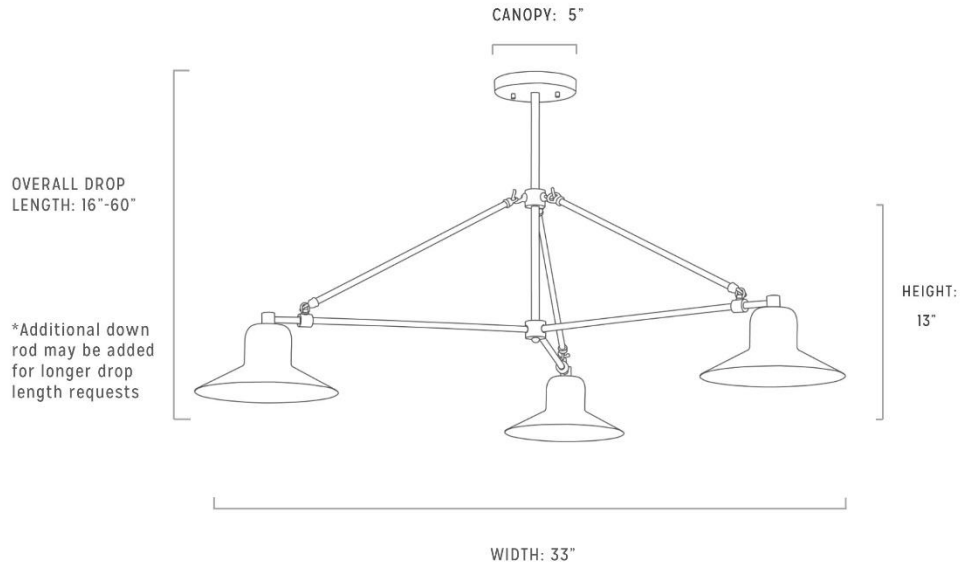

## TATUM CHANDELIER

The Tatum chandelier features 3 radiating arms that extend to our exclusive solid brass lathe spun shades. Perfect for round, square, and rectangular tables or in multiples above longer tables and islands. We're offering the Tatum in Antique Brass, Modern Brass, Black, and polished nickel.

### SPECIFICATIONS

- 6 watt 2700k LED bulbs included
- Medium (E26) based lamp sockets; 60 watt per socket max
- UL listed for dry locations, indoor use
- Hardwired; professional installation advised
- Made to order by our team of light makers in Phoenix, AZ