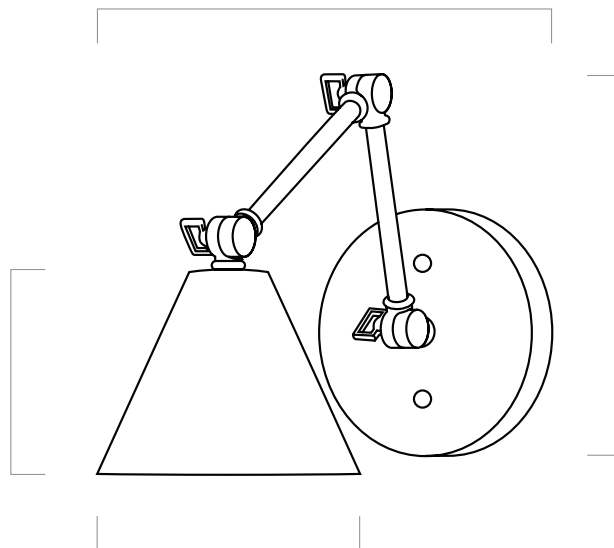

## Peak Sconce Small

A Mid-Century profile fused with industrial articulation, perfect in spots in need of task lighting. 3 articulating points allow you to adjust it to your space, available in Modern Brass or black enamel.

### SPECIFICATIONS

- Per socket max - 60 watts
- Medium (E26) Based Lamp Sockets
- UL listed for dry or damp locations, indoor use
- Hardwired; professional installation advised
- Made by our team of light makers in Phoenix, AZ

EXTENDABLE RANGE: 10-15"

HEIGHT:  
4"

HEIGHT:  
8"

WIDTH: 5"