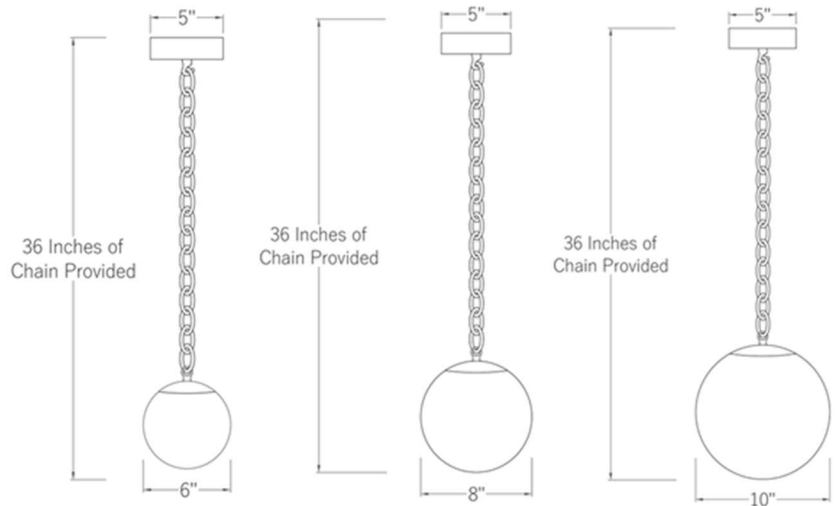

## ALABASTER SINGLE PENDANT

The Impress your guests with authentic hand carved and polished alabaster lighting. Made with heavy gauge chain, our alabaster globes radiate a soft glow that perfectly creates mood in any space. We're offering your choice of hand applied finish (antique, satin, unfinished, or black), and with your choice of 6", 8" or 10" globes.

### SPECIFICATIONS

- Per socket max - 60 watts, 120v
- Medium (E26) based lamp sockets
- 6W 2700K led bulbs included
- UL listed for dry locations, indoor use
- Hardwired; professional installation advised
- Made by our team of light makers in Phoenix, AZ
- Non-Returnable, made to spec finish for each customer