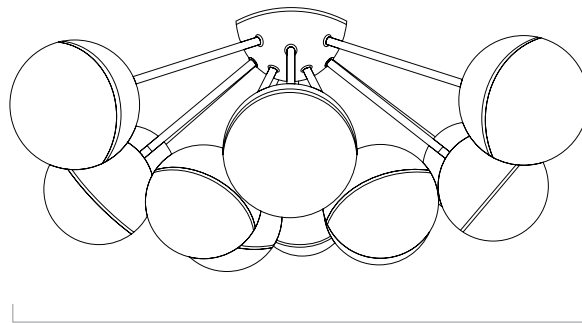

12 Light Cluster

Lucent Lightshop's exclusive piece inspired by Mid-Century Modern design displays a group of neighboring blown opal glass globes fitted to artisanal formed brass that's made in the USA. This flush mount delivers a sculptural element to your space even when the lights are off. We offer the 12 light cluster in our signature finish Modern Brass, polished nickel, and black enamel.

SPECIFICATIONS

- Per socket max - 40 watts
- Candelabra (E12) Based Lamp Sockets
- UL listed for dry locations, indoor use
- Hardwired; professional installation advised
- Dimmer switch recommended
- Made by our team of light makers in Phoenix, AZ

DROP
LENGTH: 12"

WIDTH:
30"-31"