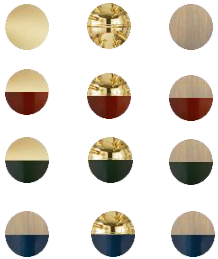

HAVEN SCONCE

An essential task light that articulates down, back, and side to side. Perfect next to your bedside, over your shelf, or in multiples highlighting a gallery wall. Our signature finishes combined with colors inspired by nature make for a truly custom piece.

Julie Arnold of Place Interiors designed the Haven sconce as a special edition offering. 10% of sales are given to the Halo Foundation which serves at-risk and homeless youth.

SPECIFICATIONS

- Per socket max - 60 watts, 120v
- 4 medium based (E26) based lamp socket
- 6W 2700K led bulbs included
- UL listed for dry locations, indoor use
- Hardwired; professional installation advised
- Made by our team of light makers in Phoenix, AZ