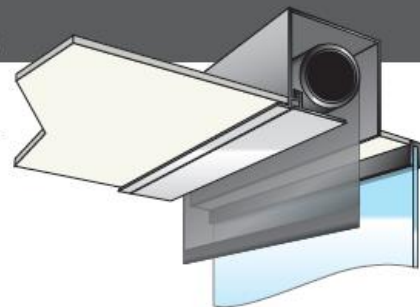

Recessed Systems

We offer hardware solutions that completely hide roller shades from view when retracted. These are recessed ceiling systems that integrate into site built soffits and ceiling grids.

3 Sided Pockets with Closure Flap

All extrusions available in:

Site Built Ceiling Soffit Closure Lip & Hanger