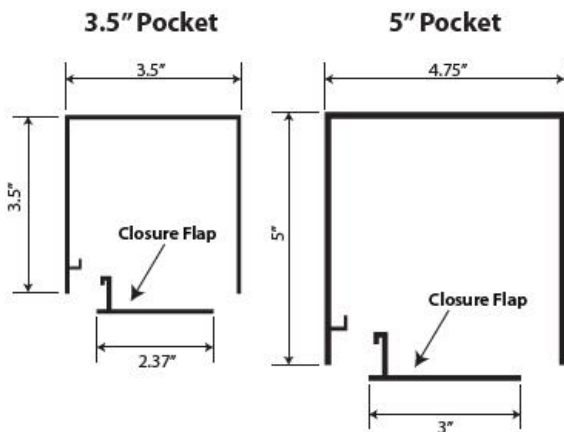

Recessed Systems

We offer hardware solutions that completely hide roller shades from view when retracted. These are recessed ceiling systems that integrate into site built soffits and ceiling grids.

3 Sided Pockets with Closure Flap