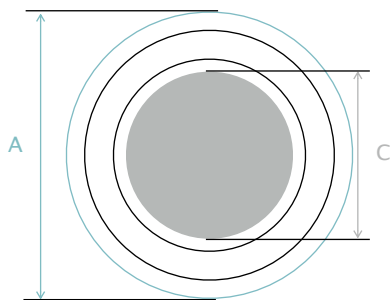

Please Note:

ID measurements are indicated in **grey**.
OD measurements are indicated in **blue**.

The information presented on this chart should **ONLY** be used as a guide.

*Mini tri-clamp size all have the same O/D

1" BPE Type A TC 1:1

Dimensions	Imperial Size	Metric Size
A	1.339"	34.01 mm
B	1"	25.4 mm
C	.87"	22.09 mm

1" Maxi TC 1:1

Dimensions	Imperial Size	Metric Size
A	1.485"	37.72 mm
B	1"	25.4 mm
C	.87"	22.09 mm

1" Ladish® TC 1:1

Dimensions	Imperial Size	Metric Size
A	1.984"	50.39 mm
B	1"	25.4 mm
C	.87"	22.09 mm

Please Note:

ID measurements are indicated in **grey**.
OD measurements are indicated in **blue**.

The information presented on this chart should **ONLY** be used as a guide.

Dimensions	Imperial Size	Metric Size
A	1.984"	50.39 mm
B	1.5"	38.1 mm
C	1.37"	34.79 mm

Dimensions	Imperial Size	Metric Size
A	2.516"	63.9 mm
B	2"	50.8 mm
C	1.84"	46.74 mm

Please Note:

ID measurements are indicated in **grey**.
OD measurements are indicated in **blue**.