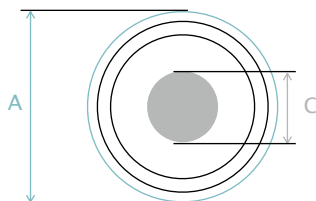

1/4" Mini TC 1:1

Dimensions	Imperial Size	Metric Size
A	.992"	25.19 mm
B	.25"	6.35 mm
C	.187"	4.749 mm

A

3/8" Mini TC 1:1

Dimensions	Imperial Size	Metric Size
A	.992"	25.19 mm
B	.375"	9.525 mm
C	.275"	6.985 mm

1/2" Mini TC 1:1

Dimensions	Imperial Size	Metric Size
A	.992"	25.19 mm
B	.5"	12.7 mm
C	.370"	9.398 mm

3/4" Mini TC 1:1

Dimensions	Imperial Size	Metric Size
A	.992"	25.19 mm
B	.75"	19.05 mm
C	.620"	15.748 mm

Please Note:

ID measurements are indicated in **grey**.
OD measurements are indicated in **blue**.

The information presented on this chart should **ONLY** be used as a guide.

*Mini tri-clamp size all have the same O/D

Please Note:

ID measurements are indicated in **grey**.
OD measurements are indicated in **blue**.

The information presented on this chart should **ONLY** be used as a guide.

Dimensions	Imperial Size	Metric Size
A	6.562"	166.67 mm
B	6"	152.4 mm
C	5.782"	146.86 mm