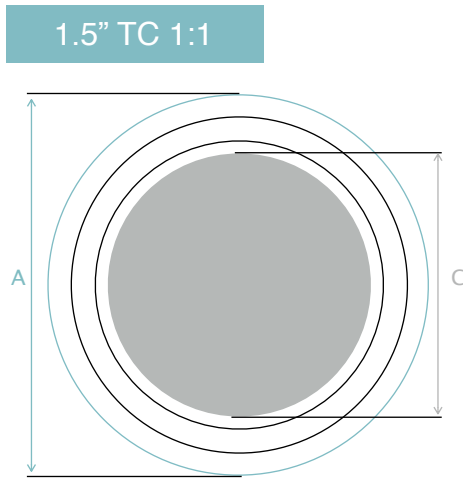

1" Ladish® TC 1:1

Dimensions	Imperial Size	Metric Size
A	1.984"	50.39 mm
B	1"	25.4 mm
C	.87"	22.09 mm

Please Note:

ID measurements are indicated in **grey**.
OD measurements are indicated in **blue**.

The information presented on this chart should **ONLY** be used as a guide.

Dimensions	Imperial Size	Metric Size
A	1.984"	50.39 mm
B	1.5"	38.1 mm
C	1.37"	34.79 mm

Dimensions	Imperial Size	Metric Size
A	2.516"	63.9 mm
B	2"	50.8 mm
C	1.84"	46.74 mm

Please Note:

ID measurements are indicated in **grey**.
OD measurements are indicated in **blue**.

Please Note:

ID measurements are indicated in **grey**.
OD measurements are indicated in **blue**.

The information presented on this chart should **ONLY** be used as a guide.

4" TC 1:1

Dimensions	Imperial Size	Metric Size
A	4.682"	118.92 mm
B	4"	101.6 mm
C	3.834	97.38 mm

Please Note:

ID measurements are indicated in **grey**.
OD measurements are indicated in **blue**.

The information presented on this chart should **ONLY** be used as a guide.

Dimensions	Imperial Size	Metric Size
A	6.562"	166.67 mm
B	6"	152.4 mm
C	5.782"	146.86 mm