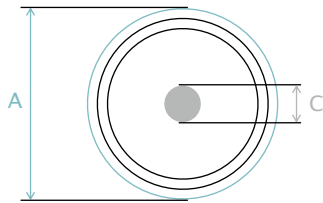

1/4" Mini TC 1:1

Dimensions	Imperial Size	Metric Size
A	.992"	25.19 mm
B	.25"	6.35 mm
C	.187"	4.749 mm

A

3/8" Mini TC 1:1

Dimensions	Imperial Size	Metric Size
A	.992"	25.19 mm
B	.375"	9.525 mm
C	.275"	6.985 mm

1/2" Mini TC 1:1

Dimensions	Imperial Size	Metric Size
A	.992"	25.19 mm
B	.5"	12.7 mm
C	.370"	9.398 mm

3/4" Mini TC 1:1

Dimensions	Imperial Size	Metric Size
A	.992"	25.19 mm
B	.75"	19.05 mm
C	.620"	15.748 mm

Please Note:

ID measurements are indicated in **grey**.
OD measurements are indicated in **blue**.

The information presented on this chart should **ONLY** be used as a guide.

*Mini tri-clamp size all have the same O/D

Dimensions	Imperial Size	Metric Size
A	1.984"	50.39 mm
B	1.5"	38.1 mm
C	1.37"	34.79 mm

Dimensions	Imperial Size	Metric Size
A	2.516"	63.9 mm
B	2"	50.8 mm
C	1.84"	46.74 mm

Please Note:

ID measurements are indicated in **grey**.
OD measurements are indicated in **blue**.