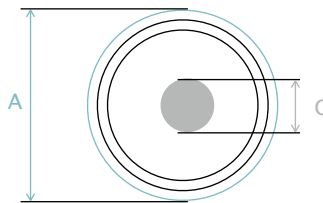

1/4" Mini TC 1:1

Dimensions	Imperial Size	Metric Size
A	.992"	25.19 mm
B	.25"	6.35 mm
C	.187"	4.749 mm

A

3/8" Mini TC 1:1

Dimensions	Imperial Size	Metric Size
A	.992"	25.19 mm
B	.375"	9.525 mm
C	.275"	6.985 mm

1/2" Mini TC 1:1

Dimensions	Imperial Size	Metric Size
A	.992"	25.19 mm
B	.5"	12.7 mm
C	.370"	9.398 mm

3/4" Mini TC 1:1

Dimensions	Imperial Size	Metric Size
A	.992"	25.19 mm
B	.75"	19.05 mm
C	.620"	15.748 mm

Please Note:

ID measurements are indicated in **grey**.
OD measurements are indicated in **blue**.

The information presented on this chart should **ONLY** be used as a guide.

*Mini tri-clamp size all have the same O/D

Dimensions	Imperial Size	Metric Size
A	1.984"	50.39 mm
B	1.5"	38.1 mm
C	1.37"	34.79 mm

Dimensions	Imperial Size	Metric Size
A	2.516"	63.9 mm
B	2"	50.8 mm
C	1.84"	46.74 mm

Please Note:

ID measurements are indicated in **grey**.
OD measurements are indicated in **blue**.