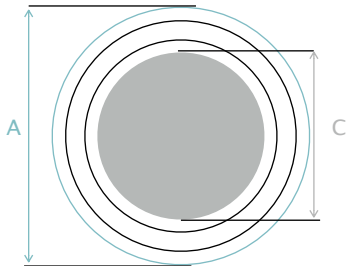

1" BPE Type A TC 1:1

Dimensions	Imperial Size	Metric Size
A	1.339"	34.01 mm
B	1"	25.4 mm
C	.87"	22.09 mm