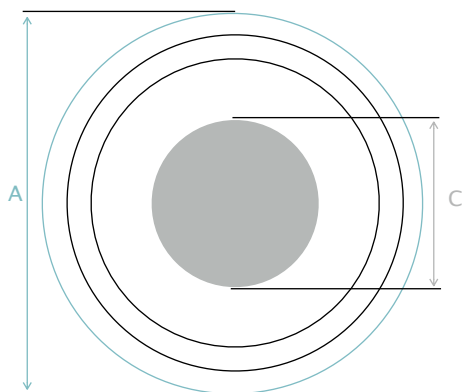

1" BPE Type A TC 1:1

Dimensions	Imperial Size	Metric Size
A	1.339"	34.01 mm
B	1"	25.4 mm
C	.87"	22.09 mm

1" Maxi TC 1:1

Dimensions	Imperial Size	Metric Size
A	1.485"	37.72 mm
B	1"	25.4 mm
C	.87"	22.09 mm

1" Ladish® TC 1:1

Dimensions	Imperial Size	Metric Size
A	1.984"	50.39 mm
B	1"	25.4 mm
C	.87"	22.09 mm

Please Note:

ID measurements are indicated in **grey**.
OD measurements are indicated in **blue**.

The information presented on this chart should **ONLY** be used as a guide.

Dimensions	Imperial Size	Metric Size
A	1.984"	50.39 mm
B	1.5"	38.1 mm
C	1.37"	34.79 mm

Dimensions	Imperial Size	Metric Size
A	2.516"	63.9 mm
B	2"	50.8 mm
C	1.84"	46.74 mm

Please Note:

ID measurements are indicated in **grey**.
OD measurements are indicated in **blue**.

Please Note:

ID measurements are indicated in **grey**.
OD measurements are indicated in **blue**.

The information presented on this chart should **ONLY** be used as a guide.

Dimensions	Imperial Size	Metric Size
A	6.562"	166.67 mm
B	6"	152.4 mm
C	5.782"	146.86 mm