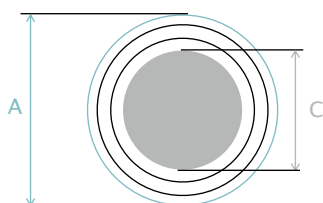

1/4" Mini TC 1:1

Dimensions	Imperial Size	Metric Size
A	.992"	25.19 mm
B	.25"	6.35 mm
C	.187"	4.749 mm

A

3/8" Mini TC 1:1

Dimensions	Imperial Size	Metric Size
A	.992"	25.19 mm
B	.375"	9.525 mm
C	.275"	6.985 mm

1/2" Mini TC 1:1

Dimensions	Imperial Size	Metric Size
A	.992"	25.19 mm
B	.5"	12.7 mm
C	.370"	9.398 mm

3/4" Mini TC 1:1

Dimensions	Imperial Size	Metric Size
A	.992"	25.19 mm
B	.75"	19.05 mm
C	.620"	15.748 mm

Please Note:

ID measurements are indicated in **grey**.
OD measurements are indicated in **blue**.

The information presented on this chart should **ONLY** be used as a guide.

*Mini tri-clamp size all have the same O/D

Dimensions	Imperial Size	Metric Size
A	1.984"	50.39 mm
B	1.5"	38.1 mm
C	1.37"	34.79 mm

Dimensions	Imperial Size	Metric Size
A	2.516"	63.9 mm
B	2"	50.8 mm
C	1.84"	46.74 mm

Please Note:

ID measurements are indicated in **grey**.
OD measurements are indicated in **blue**.