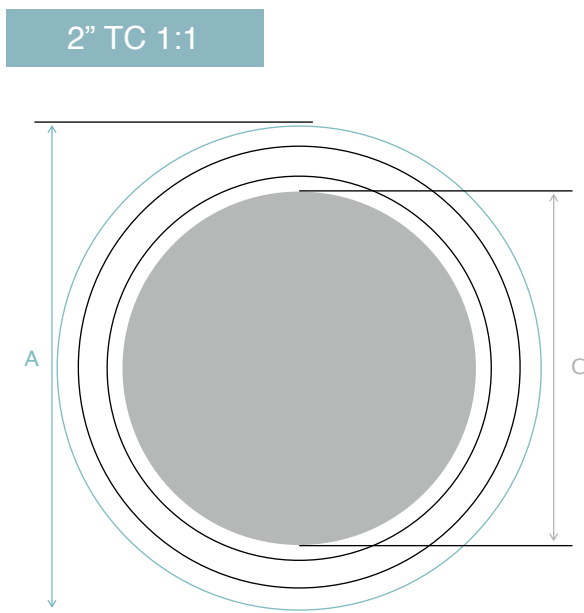

1" Ladish® TC 1:1

Dimensions	Imperial Size	Metric Size
A	1.984"	50.39 mm
B	1"	25.4 mm
C	.87"	22.09 mm

Please Note:

ID measurements are indicated in **grey**.
OD measurements are indicated in **blue**.

The information presented on this chart should **ONLY** be used as a guide.

Dimensions	Imperial Size	Metric Size
A	1.984"	50.39 mm
B	1.5"	38.1 mm
C	1.37"	34.79 mm

Dimensions	Imperial Size	Metric Size
A	2.516"	63.9 mm
B	2"	50.8 mm
C	1.84"	46.74 mm

Please Note:

ID measurements are indicated in **grey**.
OD measurements are indicated in **blue**.

Please Note:

ID measurements are indicated in **grey**.
OD measurements are indicated in **blue**.

The information presented on this chart should **ONLY** be used as a guide.

4" TC 1:1

Dimensions	Imperial Size	Metric Size
A	4.682"	118.92 mm
B	4"	101.6 mm
C	3.834	97.38 mm

Please Note:

ID measurements are indicated in **grey**.
OD measurements are indicated in **blue**.

The information presented on this chart should **ONLY** be used as a guide.

Dimensions	Imperial Size	Metric Size
A	6.562"	166.67 mm
B	6"	152.4 mm
C	5.782"	146.86 mm