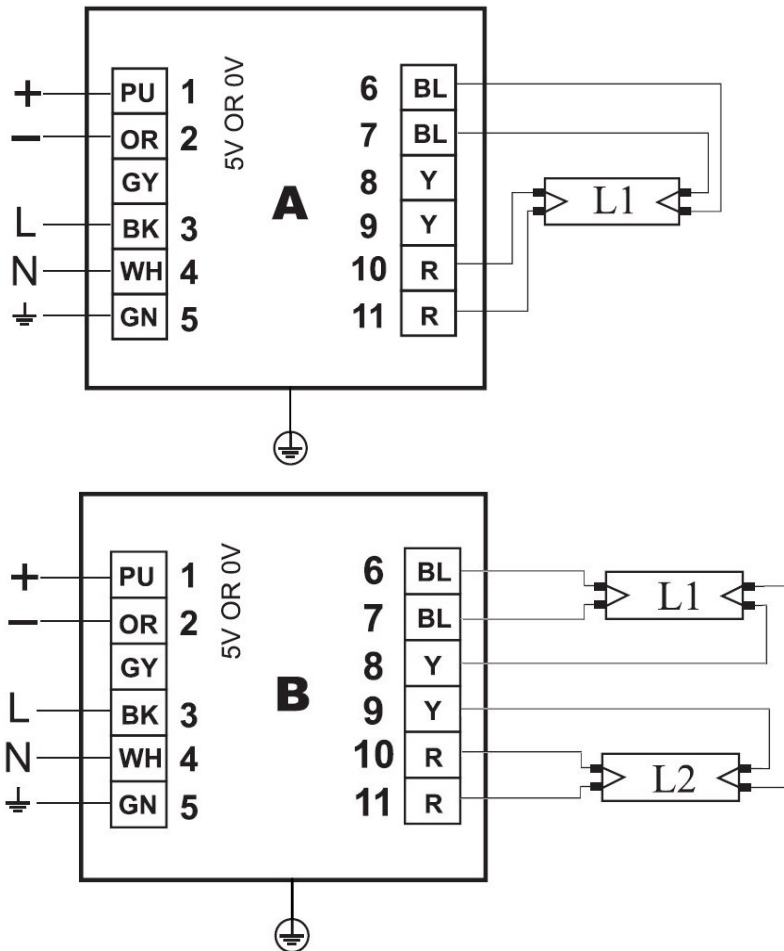

Wiring Diagrams - CureUV Brand UV Power Supply 110-277 VAC for UV Bulbs 61" - SKU: 194620

PH2-425-2/40U

1*Lamp Type: GPH1148T5 GPH1554T5 GPH1630T5 TUV64T5 G64T5

Wiring Diag : A

2*Lamp Types : GPH793T5 GPH843T5 TUV36T5 TUVPL-L36W G36T5

Wiring Diag : B

PH2-800-2/75U

1*Lamp Types : GPH1554T5HO GH064T5 TUV64T5HO TUVPL-L95WHO TL100W

Wiring Diag : A

2*Lamp Types : GH436T5HO GPH846T5HO GPH893T5HO GH036T5 TUV36T5HO

TUV55WHO TUV75WHO TUVPL-L35WHO TUVPL-L60WHO