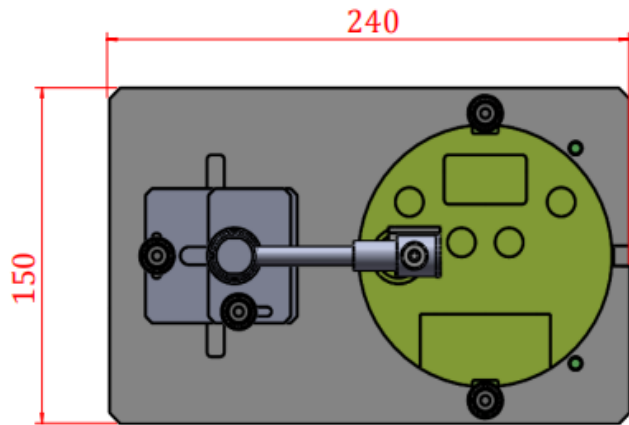

LED Spot Cure Utility Fixture for LCUV LED Spot Cure System

Technical Data Sheet

SKU: 512080

This document is copyright@February 22, 2024 SPDI, Inc. All rights reserved. This document is provided for information purposes only. Contents are subject to change without notice. It is not warranted to be error-free. Nor subject to any other warranties or conditions including implied warranties and conditions of merchantability or fitness for a particular purpose.

CureUV.com is Trademark of SPDI Inc.

2801 Rosselle St. • Jacksonville, FL 32205 • 1-800-977-7292 • www.CureUV.com

Overall appearance

other: $\frac{3.2}{\nabla}$

Mounting Bracket
Height Adjustable: 10-50mm

Positioning using charging slots

Adjustment slider
Adjustment slots at front and rear

Operation

To measure the right position move the base to the far right

To measure the left position move the base to the far left

To measure the front position move the base to the front

To measure the rear position move the base to the rear