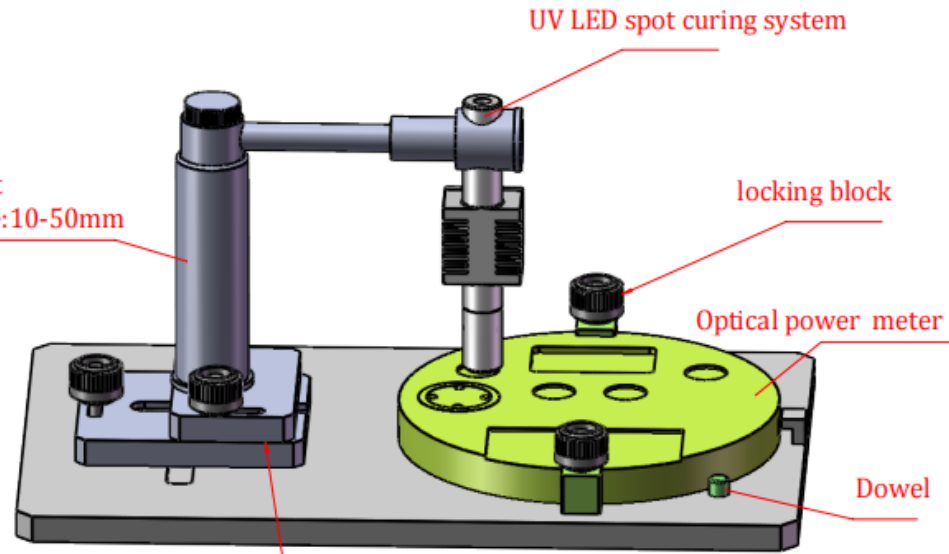

LED Spot Cure Utility Fixture for LCUV LED Spot Cure System

Technical Data Sheet

SKU: 512080

This document is copyright@February 22, 2024 SPDI, Inc. All rights reserved. This document is provided for information purposes only. Contents are subject to change without notice. It is not warranted to be error-free. Nor subject to any other warranties or conditions including implied warranties and conditions of merchantability or fitness for a particular purpose.

CureUV.com is Trademark of SPDI Inc.

2801 Rosselle St. • Jacksonville, FL 32205 • 1-800-977-7292 • www.CureUV.com

Overall appearance

other: $\frac{3.2}{\nabla}$

Mounting Bracket
Height Adjustable: 10-50mm

Positioning using charging slots

Adjustment slider
Adjustment slots at front and rear

Operation

To measure the right position move the base to the far right

To measure the left position move the base to the far left

To measure the front position move the base to the front

To measure the rear position move the base to the rear