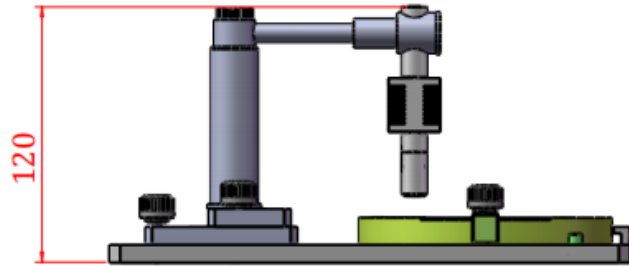

CureUV.com is Trademark of SPDI Inc.

2801 Rosselle St. • Jacksonville, FL 32205 • 1-800-977-7292 • www.CureUV.com

Overall appearance

other: $\frac{3.2}{\nabla}$

Mounting Bracket
Height Adjustable: 10-50mm

Positioning using charging slots

Adjustment slider
Adjustment slots at front and rear

Operation

To measure the right position move the base to the far right

To measure the left position move the base to the far left

To measure the front position move the base to the front

To measure the rear position move the base to the rear