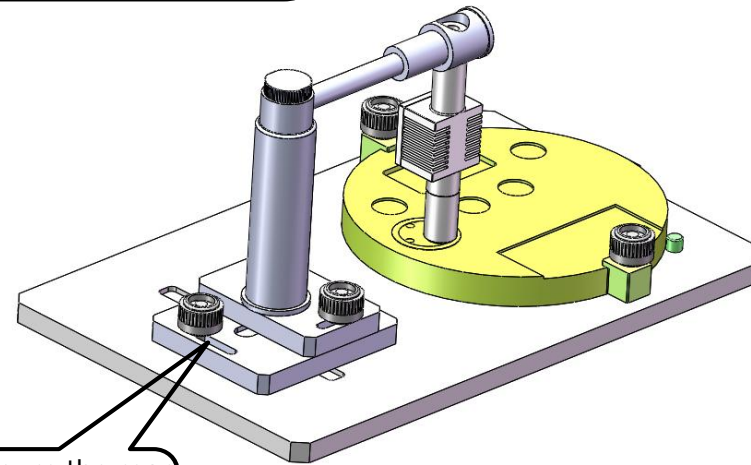

LED Spot Cure Utility Fixture for LCUV LED Spot Cure System

Technical Data Sheet

SKU: 512080

This document is copyright@February 22, 2024 SPDI, Inc. All rights reserved. This document is provided for information purposes only. Contents are subject to change without notice. It is not warranted to be error-free. Nor subject to any other warranties or conditions including implied warranties and conditions of merchantability or fitness for a particular purpose.

Positioning using charging slots

Adjustment slider
Adjustment slots at front and rear

Operation

To measure the right position move the base to the far right

To measure the left position move the base to the far left

To measure the front position move the base to the front

To measure the rear position move the base to the rear