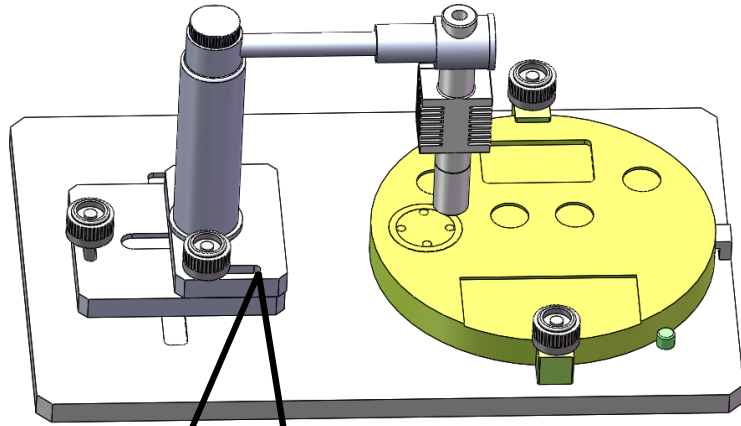

LED Spot Cure Utility Fixture for LCUV LED Spot Cure System

Technical Data Sheet

SKU: 512080

This document is copyright@February 22, 2024 SPDI, Inc. All rights reserved. This document is provided for information purposes only. Contents are subject to change without notice. It is not warranted to be error-free. Nor subject to any other warranties or conditions including implied warranties and conditions of merchantability or fitness for a particular purpose.

CureUV.com is Trademark of SPDI Inc.

2801 Rosselle St. • Jacksonville, FL 32205 • 1-800-977-7292 • www.CureUV.com

Overall appearance

other: $\frac{3.2}{\nabla}$

Mounting Bracket
Height Adjustable: 10-50mm

Positioning using charging slots

Adjustment slider
Adjustment slots at front and rear

Operation

To measure the right position move the base to the far right

To measure the left position move the base to the far left

To measure the front position move the base to the front

To measure the rear position move the base to the rear