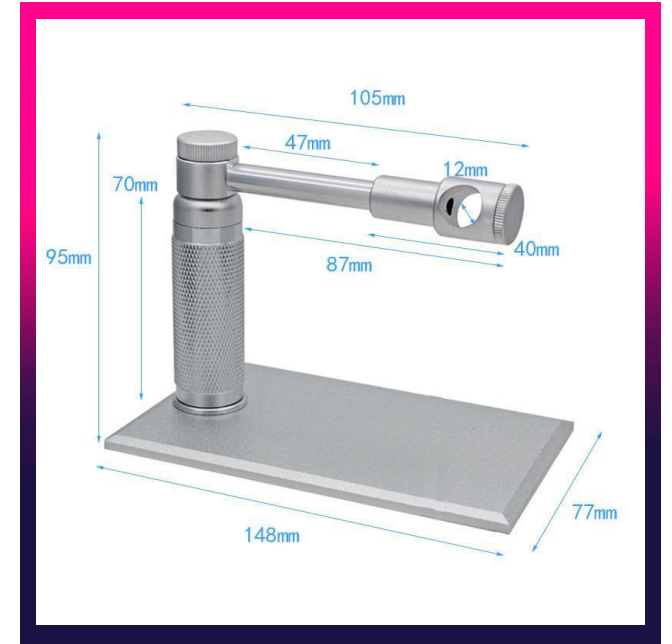

LED Spot Cure Utility Fixture for LCUV LED Spot Cure System

Technical Data Sheet

SKU: 512080

This document is copyright@February 22, 2024 SPDI, Inc. All rights reserved. This document is provided for information purposes only. Contents are subject to change without notice. It is not warranted to be error-free. Nor subject to any other warranties or conditions including implied warranties and conditions of merchantability or fitness for a particular purpose.

CureUV.com is Trademark of SPDI Inc.

2801 Rosselle St. • Jacksonville, FL 32205 • 1-800-977-7292 • www.CureUV.com

Overall appearance

other: $\frac{3.2}{\nabla}$

Mounting Bracket
Height Adjustable: 10-50mm

Positioning using charging slots

Adjustment slider
Adjustment slots at front and rear

Operation

To measure the right position move the base to the far right

To measure the left position move the base to the far left

To measure the front position move the base to the front

To measure the rear position move the base to the rear