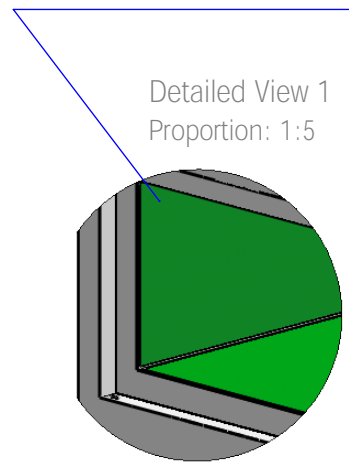

Inner dimensions: L220xW230xH130mm
Curing Area: 200x200mm

References		Model	Mid-Powered LED UV Curing Oven	
GB/T 1804-m			Unit	mm
0.5~6	± 0.1		Proportion	1:7
6~30	± 0.2			
30~120	± 0.3			
120~400	± 0.5			
400~1000	± 0.8			
1000~2000	± 1.2			
2000~4000	± 2			