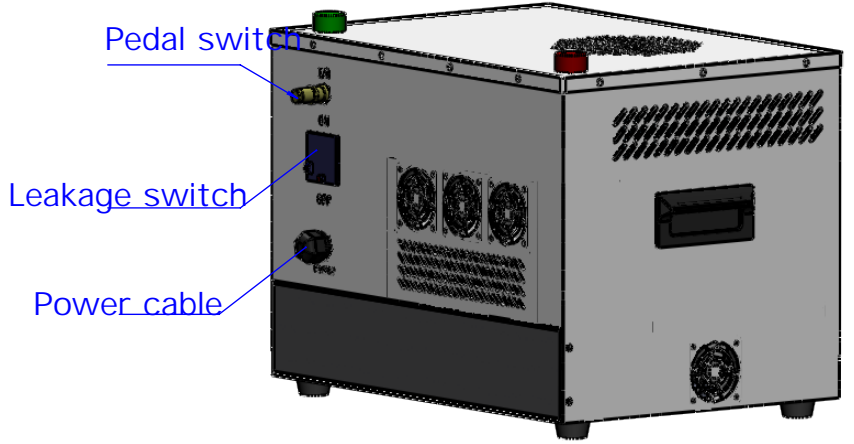

Inner dimensions: L220xW230xH130mm
Curing Area: 200x200mm

References		Model	Mid-Powered LED UV Curing Oven	
GB/T 1804-m			Unit	mm
0.5~6	± 0.1		Proportion	1:7
6~30	± 0.2			
30~120	± 0.3			
120~400	± 0.5			
400~1000	± 0.8			
1000~2000	± 1.2			
2000~4000	± 2			