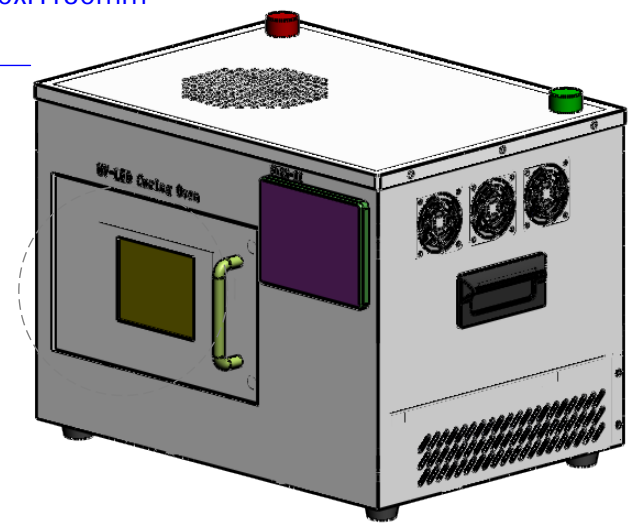

Inner dimensions: L220xW230xH130mm
Curing Area: 200x200mm

References		Model	Mid-Powered LED UV Curing Oven	
GB/T 1804-m			Unit	mm
0.5~6	± 0.1		Proportion	1:7
6~30	± 0.2			
30~120	± 0.3			
120~400	± 0.5			
400~1000	± 0.8			
1000~2000	± 1.2			
2000~4000	± 2			