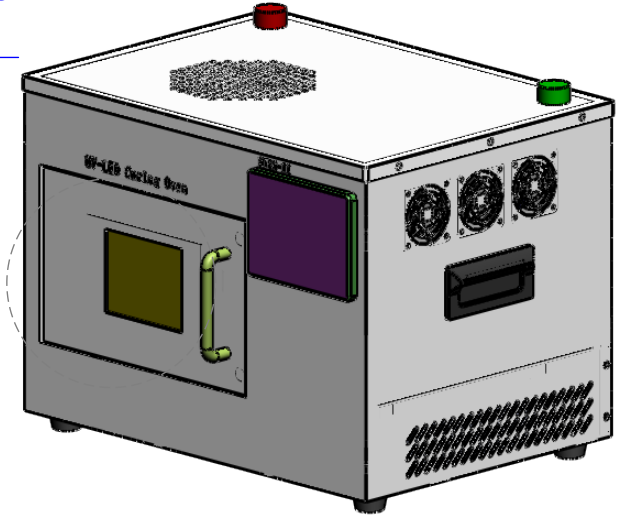

Inner dimensions: L8.6xW9xH5.1mm
Curing Area: 7.8x7.8mm

References		Model	Mid-Powered LED UV Curing Oven	
GB/T 1804-m			Unit	In.
0.5~6	± 0.1		Proportion	1:7
6~30	± 0.2			
30~120	± 0.3			
120~400	± 0.5			
400~1000	± 0.8			
1000~2000	± 1.2			
2000~4000	± 2			