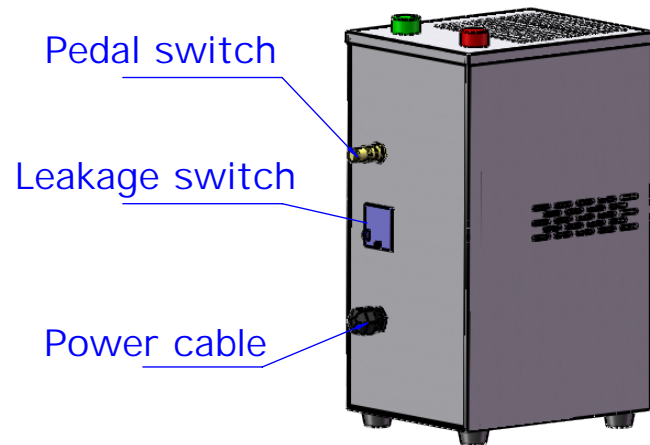

Emitting window: 120x120mm
 Inner: L140xW140xH130mm

Partial View
 Scale 1 : 4

GB/T 1804-m	
0.5~6	± 0.1
6~30	± 0.2
30~120	± 0.3
120~400	± 0.5
400~1000	± 0.8
1000~2000	± 1.2
2000~4000	± 2

Schematic Diagram

Unit	mm
Scale	1:8

LED UV Curing Oven Box