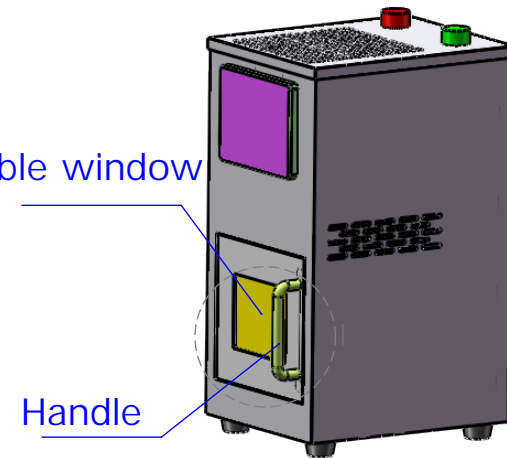

Emitting window: 120x120mm
 Inner: L140xW140xH130mm

Partial View
 Scale 1 : 4

GB/T 1804-m	
0.5~6	± 0.1
6~30	± 0.2
30~120	± 0.3
120~400	± 0.5
400~1000	± 0.8
1000~2000	± 1.2
2000~4000	± 2

Schematic Diagram

Unit	mm
Scale	1:8

LED UV Curing Oven Box