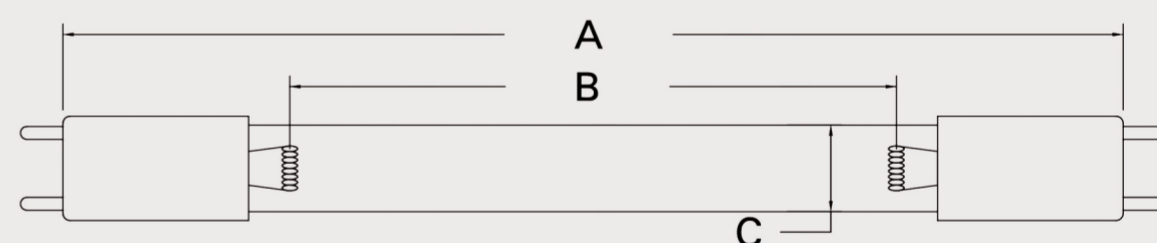

# Technical Data Sheets

SKU: 194386

(A) Total Length: 1515 mm

(B) Arc Length:

(C) Lamp Quartz Diameter : 32 mm

Operating Current: 3.8 A

Lamp Voltage: 84 V

Lamp Wattage: 330 W

Peak UV Output: 253.7nm

Glass Type: Non Ozone

Output UVC Watts:

Output  $\mu\text{W}/\text{cm}^2$  @ 1m:

Rated Life (hrs): 14,000

Lot Number: \_\_\_\_\_

Ignition and Seal Certification: \_\_\_\_\_

Test Operator: \_\_\_\_\_ Date: \_\_\_\_\_