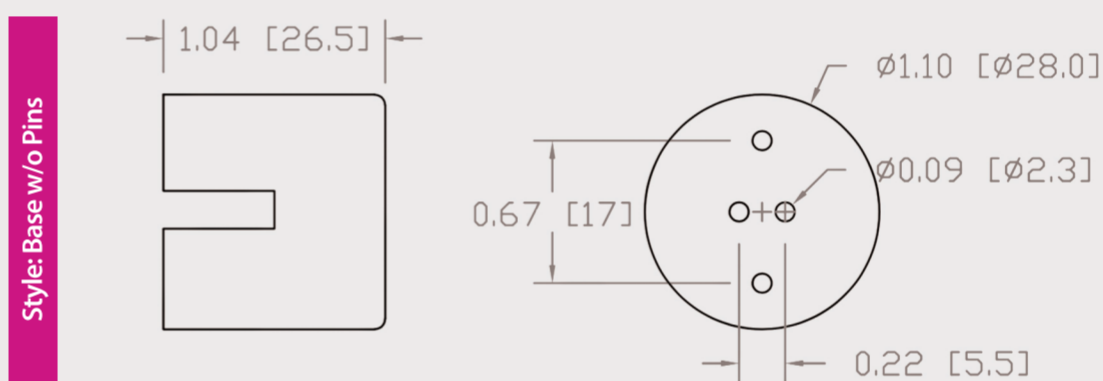

# Technical Data Sheets

SKU: 194386

(A) Total Length: 1515 mm

(B) Arc Length:

(C) Lamp Quartz Diameter : 32 mm

Operating Current: 3.8 A

Lamp Voltage: 84 V

Lamp Wattage: 330 W

Peak UV Output: 253.7nm

Glass Type: Non Ozone

Output UVC Watts:

Output  $\mu\text{W}/\text{cm}^2$  @ 1m:

Rated Life (hrs): 14,000

Lot Number: \_\_\_\_\_

Ignition and Seal Certification: \_\_\_\_\_

Test Operator: \_\_\_\_\_ Date: \_\_\_\_\_