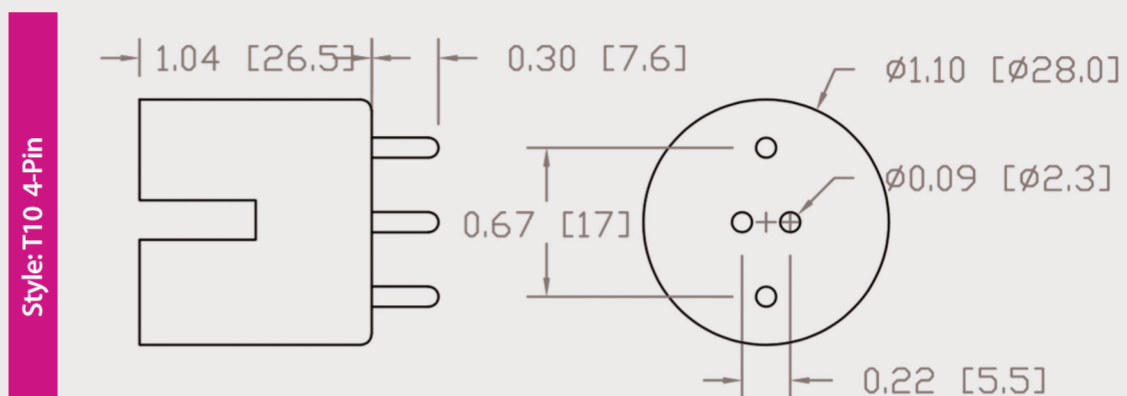

# Technical Data Sheets

SKU: 194386

(A) Total Length: 1515 mm

(B) Arc Length:

(C) Lamp Quartz Diameter : 32 mm

Operating Current: 3.8 A

Lamp Voltage: 84 V

Lamp Wattage: 330 W

Peak UV Output: 253.7nm

Glass Type: Non Ozone

Output UVC Watts:

Output  $\mu\text{W}/\text{cm}^2$  @ 1m:

Rated Life (hrs): 14,000

Lot Number: \_\_\_\_\_

Ignition and Seal Certification: \_\_\_\_\_

Test Operator: \_\_\_\_\_ Date: \_\_\_\_\_