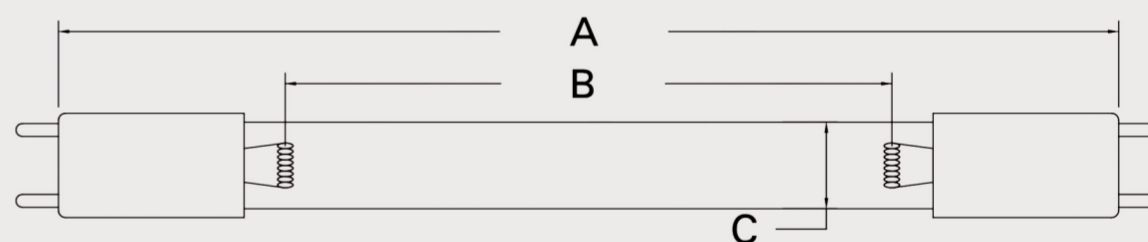

Technical Data Sheets

SKU: 194021

(A) Total Length: 1026 mm

(B) Arc Length: 955 mm

(C) Lamp Quartz Diameter : 15 mm

Operating Current: 800 mA

Lamp Voltage: 145 V

Lamp Wattage: 115 W

Peak UV Output: 254 nm

Glass Type: Non Ozone

Output UVC Watts: 34

Output $\mu\text{W}/\text{cm}^2$ @ 1m: 300

Rated Life (hrs): 10,000

Lot Number: _____

Ignition and Seal Certification: _____

Test Operator: _____ Date: _____