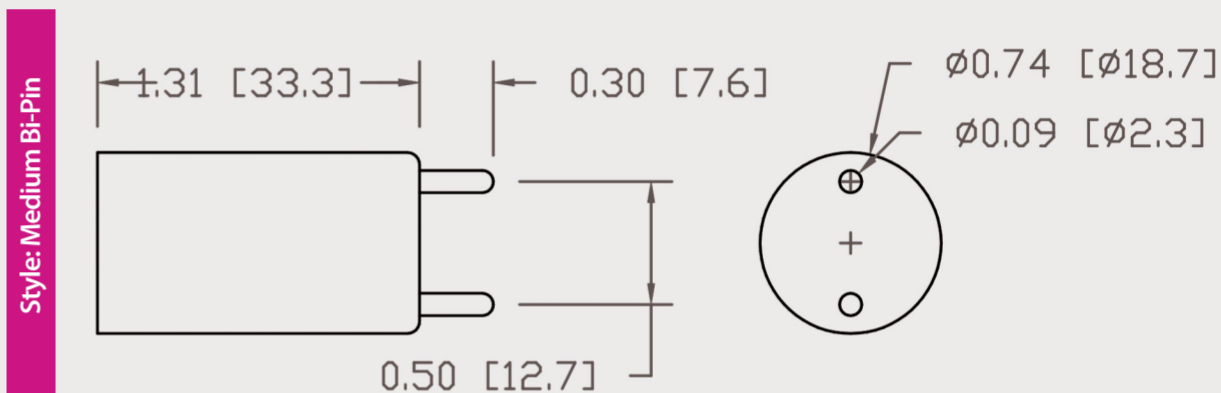

Technical Data Sheets

SKU: 194021

(A) Total Length: 1026 mm

(B) Arc Length: 955 mm

(C) Lamp Quartz Diameter : 15 mm

Operating Current: 800 mA

Lamp Voltage: 145 V

Lamp Wattage: 115 W

Peak UV Output: 254 nm

Glass Type: Non Ozone

Output UVC Watts: 34

Output $\mu\text{W}/\text{cm}^2$ @ 1m: 300

Rated Life (hrs): 10,000

Lot Number: _____

Ignition and Seal Certification: _____

Test Operator: _____ Date: _____