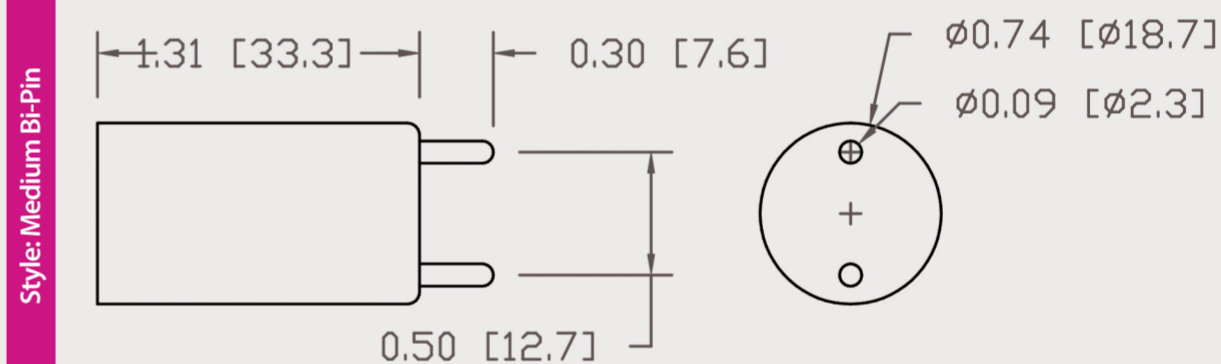

Technical Data Sheets

SKU: 194021

(A) Total Length: 1026 mm

(B) Arc Length: 955 mm

(C) Lamp Quartz Diameter : 15 mm

Operating Current: 800 mA

Lamp Voltage: 145 V

Lamp Wattage: 115 W

Peak UV Output: 254 nm

Glass Type: Non Ozone

Output UVC Watts: 34

Output $\mu\text{W}/\text{cm}^2$ @ 1m: 300

Rated Life (hrs): 10,000

Lot Number: _____

Ignition and Seal Certification: _____

Test Operator: _____ Date: _____