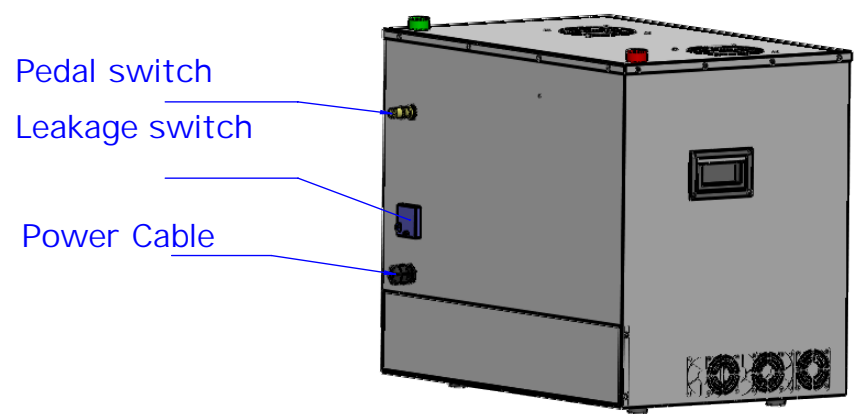

Inner: L300xW250xH380mm
 Emitting window: 200x150mm * 2

Partial View

Scale 1 : 15

Tolerances		Specifications		Unit	mm
GB/T 1804-m		SKU	510230	Scale	1:11
0.5~6	± 0.1			Size	(300mm L x 250mm W x 380mm H)
6~30	± 0.2				
30~120	± 0.3				
120~400	± 0.5				
400~1000	± 0.8				
1000~2000	± 1.2				
2000~4000	± 2				

Mid-Powered Double-Sided LED UV Curing Oven