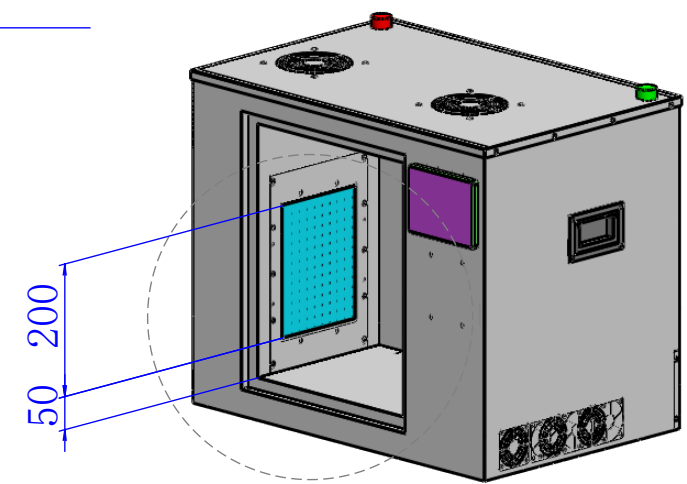

Inner: L300xW250xH380mm
 Emitting window: 200x150mm * 2

Partial View

Scale 1 : 15

Tolerances		Specifications		Unit	mm
GB/T 1804-m		SKU	510230	Scale	1:11
0.5~6	± 0.1			Size	(300mm L x 250mm W x 380mm H)
6~30	± 0.2				
30~120	± 0.3				
120~400	± 0.5				
400~1000	± 0.8				
1000~2000	± 1.2				
2000~4000	± 2				

Mid-Powered Double-Sided LED UV Curing Oven