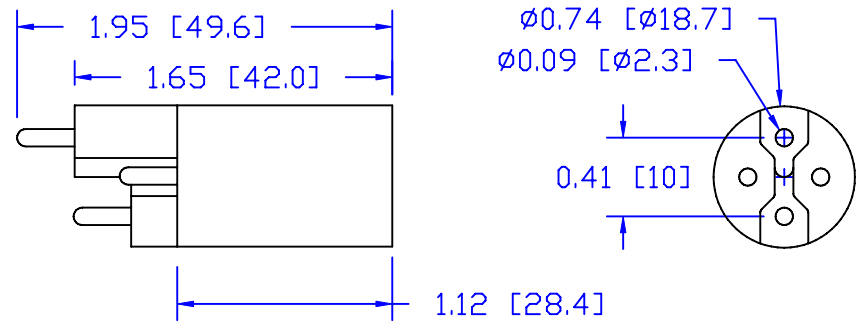

CUREUV Part No.: **510804**

(A) Total Length: 810mm

(B) Arc Length: 734mm

(C) Lamp Quartz Diameter: 15mm

Operating Current: 420mA

Lamp Voltage: 90V

Lamp Wattage: 38

Peak UV Output: 253.7nm

Glass Type : Non Ozone

Style: 4 Pin Step / R-Can

Style: No Hole Base

Output UVC Watts: 14

Output uW/cm<sup>2</sup> @ 1m: 130

Rated Life (hrs): 12,000

**cureUV.com**