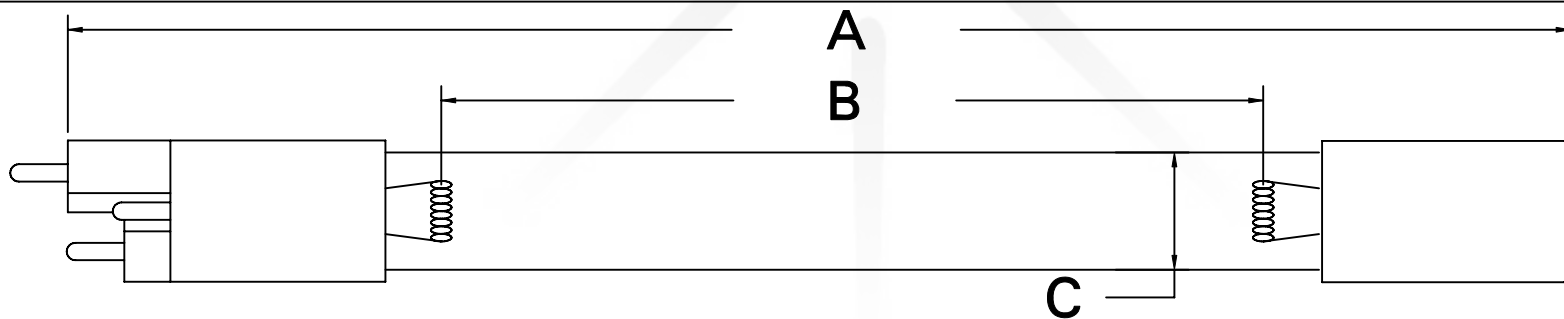

CUREUV Part No.: **510804**

(A) Total Length: 810mm

(B) Arc Length: 734mm

(C) Lamp Quartz Diameter: 15mm

Operating Current: 420mA

Lamp Voltage: 90V

Lamp Wattage: 38

Peak UV Output: 253.7nm

Glass Type : Non Ozone

Style: 4 Pin Step / R-Can

Style: No Hole Base

Output UVC Watts: 14

Output uW/cm<sup>2</sup> @ 1m: 130

Rated Life (hrs): 12,000

**cureUV.com**