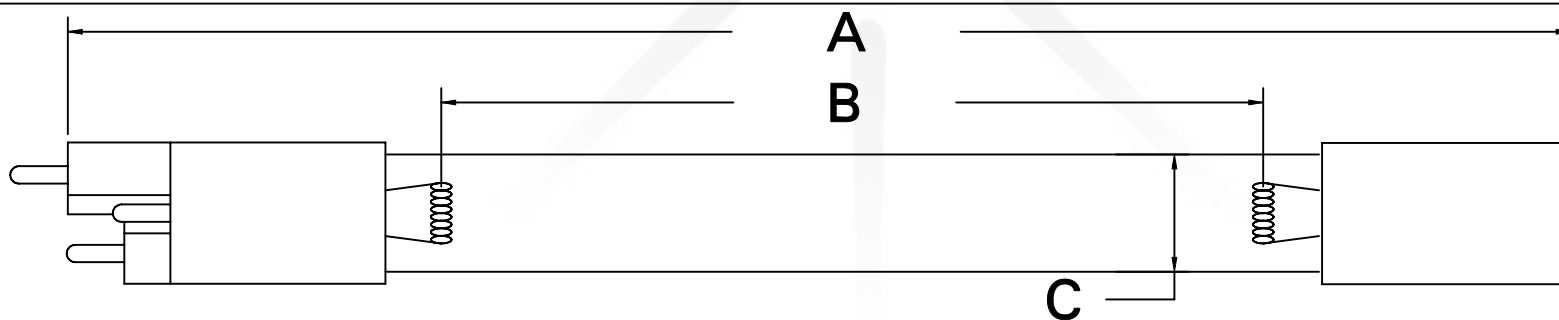

CUREUV Part No.: **510803**

(A) Total Length: 810mm

(B) Arc Length: 734mm

(C) Lamp Quartz Diameter: 15mm

Operating Current: 420mA

Lamp Voltage: 90V

Lamp Wattage: 38

Peak UV Output: 253.7nm

Glass Type : Non Ozone

Style: 4 Pin Step / R-Can

Style: No Hole Base

Output UVC Watts: 14

Output $\mu\text{W}/\text{cm}^2$ @ 1m: 130

Rated Life (hrs): 12,000

cureUV.com