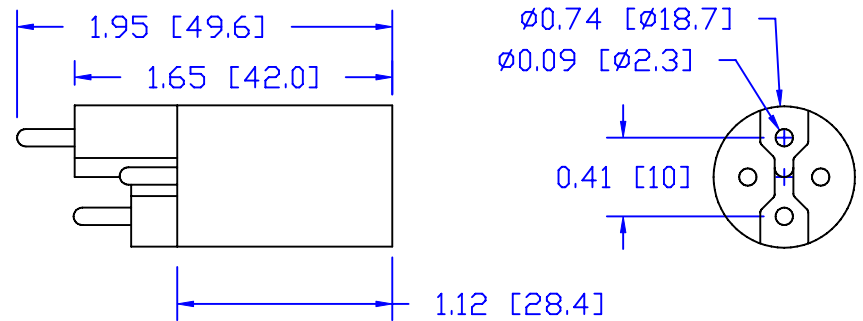

CUREUV Part No.: **510803**

(A) Total Length: 810mm

(B) Arc Length: 734mm

(C) Lamp Quartz Diameter: 15mm

Operating Current: 420mA

Lamp Voltage: 90V

Lamp Wattage: 38

Peak UV Output: 253.7nm

Glass Type : Non Ozone

Style: 4 Pin Step / R-Can

Style: No Hole Base

Output UVC Watts: 14

Output $\mu\text{W}/\text{cm}^2$ @ 1m: 130

Rated Life (hrs): 12,000

cureUV.com