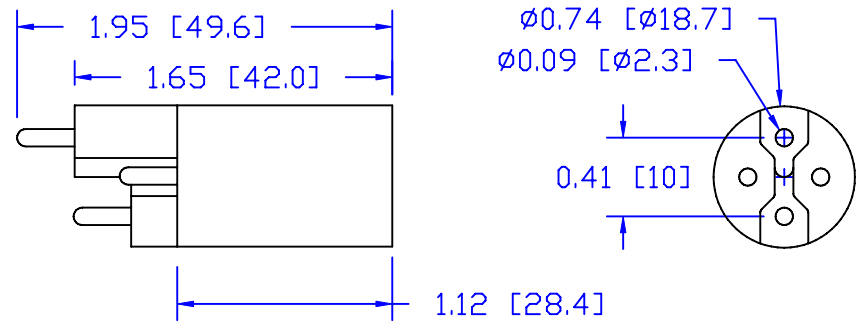

CUREUV Part No.: **510802**

(A) Total Length: 810mm

(B) Arc Length: 734mm

(C) Lamp Quartz Diameter: 15mm

Operating Current: 420mA

Lamp Voltage: 90V

Lamp Wattage: 38

Peak UV Output: 253.7nm

Glass Type : Non Ozone

Style: 4 Pin Step / R-Can

Style: No Hole Base

Output UVC Watts: 14

Output  $\mu\text{W}/\text{cm}^2$  @ 1m: 130

Rated Life (hrs): 12,000

**cureUV.com**