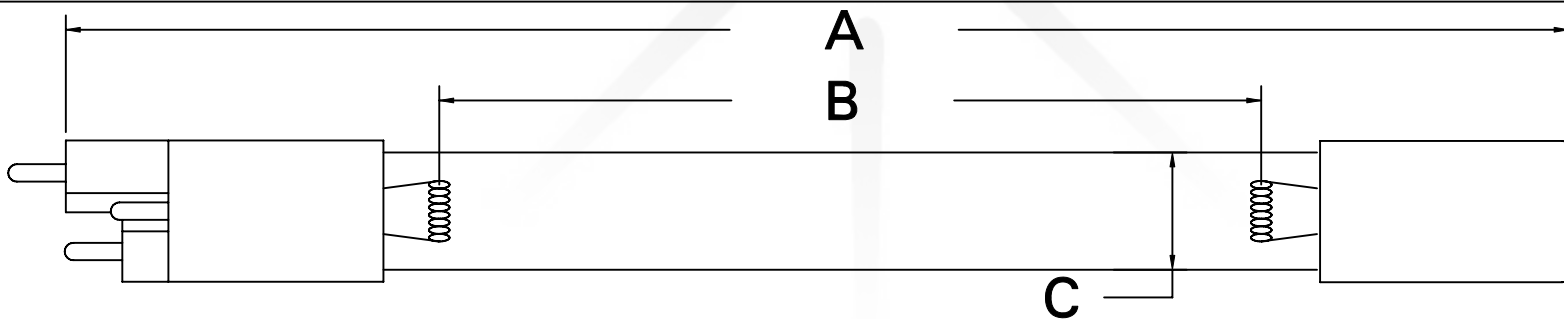

CUREUV Part No.: **510802**

(A) Total Length: 810mm

(B) Arc Length: 734mm

(C) Lamp Quartz Diameter: 15mm

Operating Current: 420mA

Lamp Voltage: 90V

Lamp Wattage: 38

Peak UV Output: 253.7nm

Glass Type : Non Ozone

Style: 4 Pin Step / R-Can

Style: No Hole Base

Output UVC Watts: 14

Output  $\mu\text{W}/\text{cm}^2$  @ 1m: 130

Rated Life (hrs): 12,000

**cureUV.com**