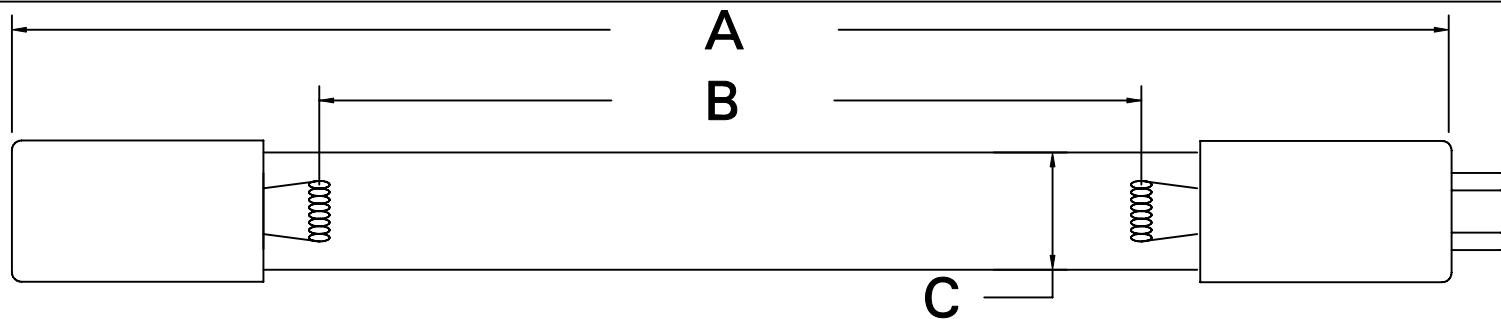

CUREUV Part No.: **510837**

(A) Total Length: 810mm

(B) Arc Length: 730mm

(C) Lamp Quartz Diameter: 15mm

Operating Current: 425mA

Lamp Voltage:

Lamp Wattage: 39

Peak UV Output: 253.7nm

Glass Type : Non Ozone

Style: 4 Pin

Style: No Hole Base

Output UVC Watts: 13.8

Output uW/cm<sup>2</sup> @ 1m: 130

Rated Life (hrs): 10,000

**cureUV.com**