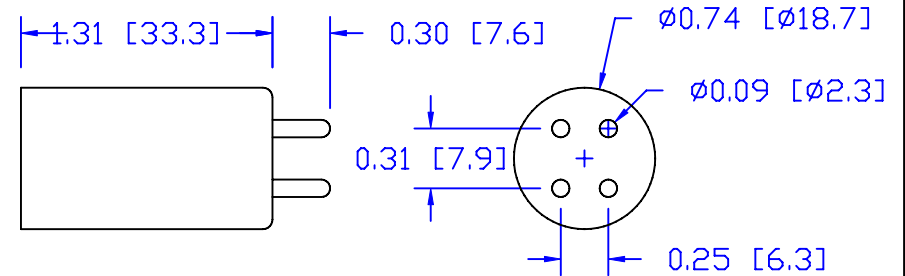

CUREUV Part No.: **510837**

(A) Total Length: 810mm

(B) Arc Length: 730mm

(C) Lamp Quartz Diameter: 15mm

Operating Current: 425mA

Lamp Voltage:

Lamp Wattage: 39

Peak UV Output: 253.7nm

Glass Type : Non Ozone

Style: 4 Pin

Style: No Hole Base

Output UVC Watts: 13.8

Output uW/cm<sup>2</sup> @ 1m: 130

Rated Life (hrs): 10,000

**cureUV.com**