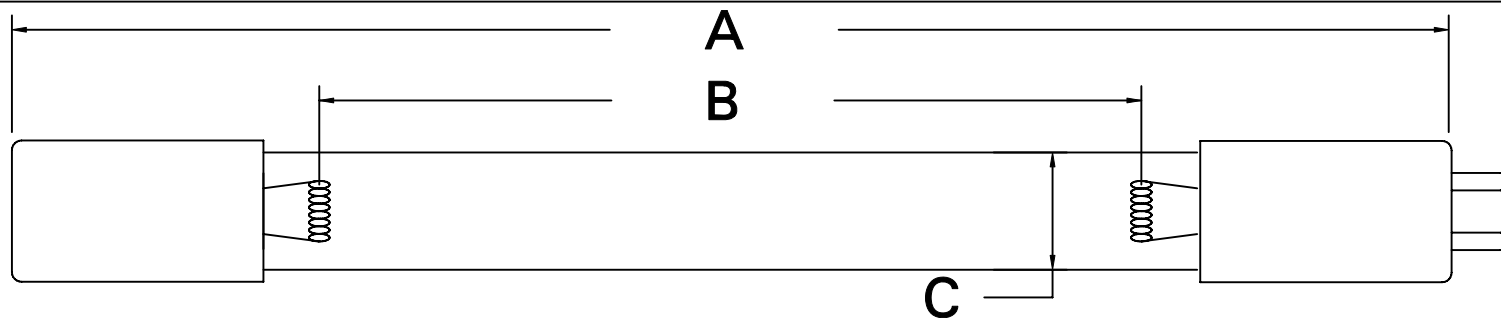

CUREUV Part No.: **510836**

(A) Total Length: 810mm

(B) Arc Length: 730mm

(C) Lamp Quartz Diameter: 15mm

Operating Current: 425mA

Lamp Voltage:

Lamp Wattage: 39

Peak UV Output: 253.7nm

Glass Type : Non Ozone

Style: 4 Pin

Style: No Hole Base

Output UVC Watts: 13.8

Output  $\mu\text{W}/\text{cm}^2$  @ 1m: 130

Rated Life (hrs): 10,000

**cureUV.com**