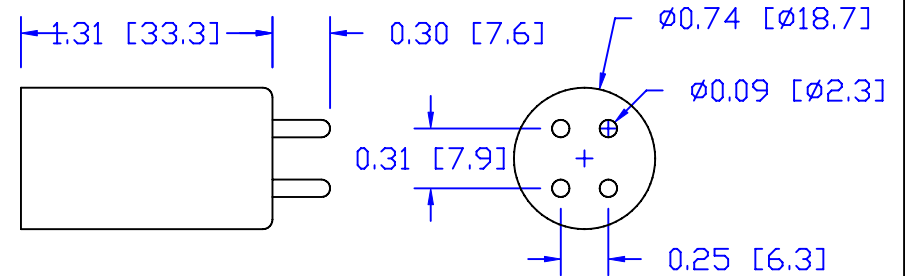

CUREUV Part No.: **510836**

(A) Total Length: 810mm

(B) Arc Length: 730mm

(C) Lamp Quartz Diameter: 15mm

Operating Current: 425mA

Lamp Voltage:

Lamp Wattage: 39

Peak UV Output: 253.7nm

Glass Type : Non Ozone

Style: 4 Pin

Style: No Hole Base

Output UVC Watts: 13.8

Output  $\mu\text{W}/\text{cm}^2$  @ 1m: 130

Rated Life (hrs): 10,000

**cureUV.com**