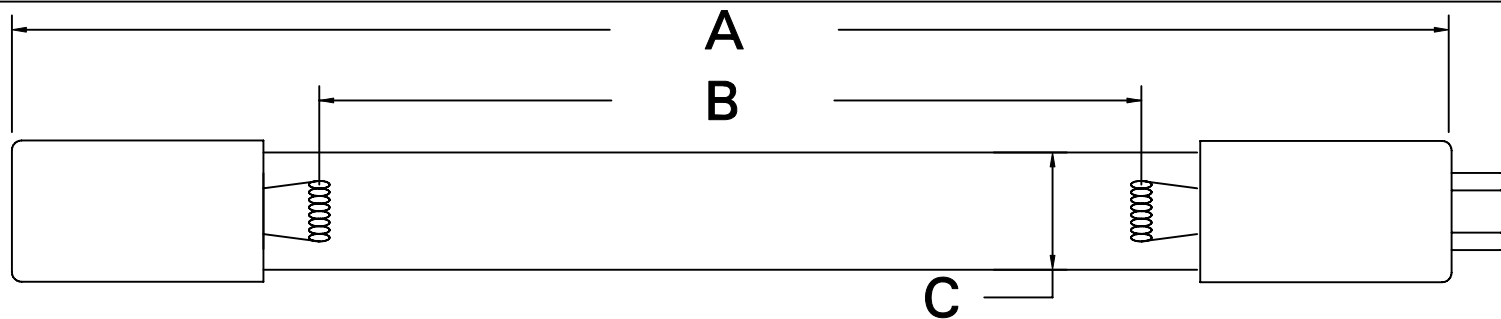

CUREUV Part No.: **510835**

(A) Total Length: 810mm

(B) Arc Length: 730mm

(C) Lamp Quartz Diameter: 15mm

Operating Current: 425mA

Lamp Voltage:

Lamp Wattage: 39

Peak UV Output: 253.7nm

Glass Type : Non Ozone

Style: 4 Pin

Style: No Hole Base

Output UVC Watts: 13.8

Output $\mu\text{W}/\text{cm}^2$ @ 1m: 130

Rated Life (hrs): 10,000

cureUV.com