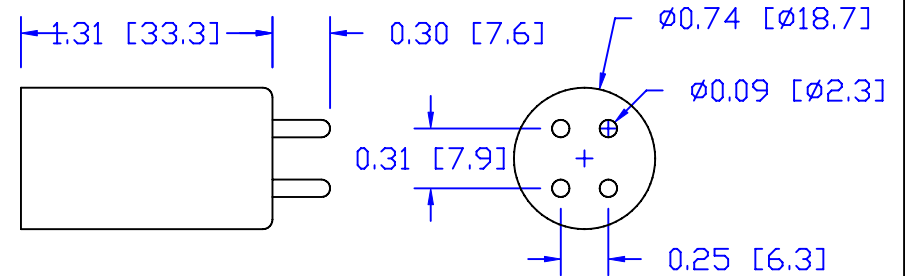

CUREUV Part No.: **510835**

(A) Total Length: 810mm

(B) Arc Length: 730mm

(C) Lamp Quartz Diameter: 15mm

Operating Current: 425mA

Lamp Voltage:

Lamp Wattage: 39

Peak UV Output: 253.7nm

Glass Type : Non Ozone

Style: 4 Pin

Style: No Hole Base

Output UVC Watts: 13.8

Output $\mu\text{W}/\text{cm}^2$ @ 1m: 130

Rated Life (hrs): 10,000

cureUV.com