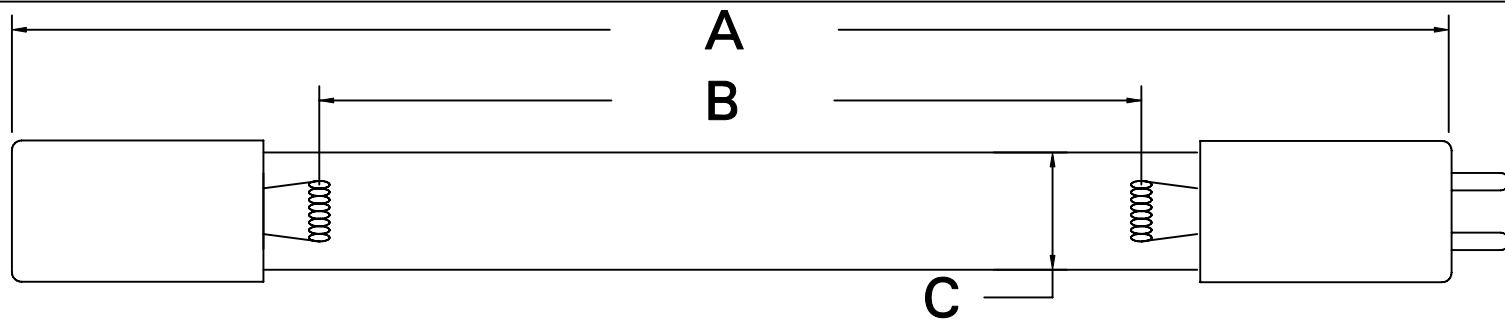

CUREUV Part No.: **510834**

(A) Total Length: 810mm

(B) Arc Length: 730mm

(C) Lamp Quartz Diameter: 15mm

Operating Current: 425mA

Lamp Voltage:

Lamp Wattage: 39

Peak UV Output: 253.7nm

Glass Type : Non Ozone

Style: 4 Pin

Style: No Hole Base

Output UVC Watts: 13.8

Output  $\mu\text{W}/\text{cm}^2$  @ 1m: 130

Rated Life (hrs): 10,000

**cureUV.com**