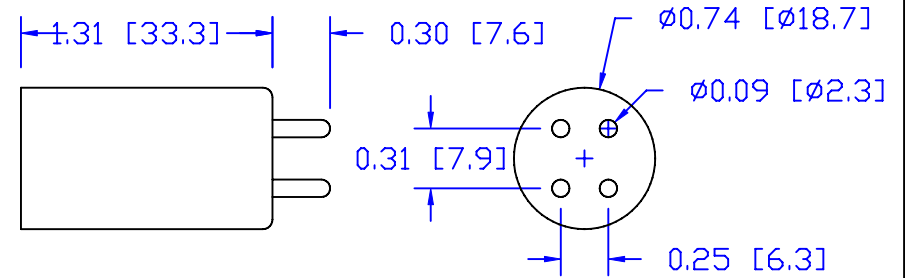

CUREUV Part No.: **510834**

(A) Total Length: 810mm

(B) Arc Length: 730mm

(C) Lamp Quartz Diameter: 15mm

Operating Current: 425mA

Lamp Voltage:

Lamp Wattage: 39

Peak UV Output: 253.7nm

Glass Type : Non Ozone

Style: 4 Pin

Style: No Hole Base

Output UVC Watts: 13.8

Output  $\mu\text{W}/\text{cm}^2$  @ 1m: 130

Rated Life (hrs): 10,000

**cureUV.com**