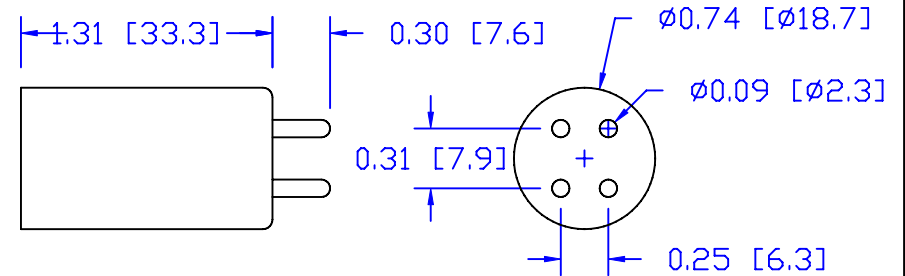

CUREUV Part No.: **510833**

(A) Total Length: 810mm

(B) Arc Length: 730mm

(C) Lamp Quartz Diameter: 15mm

Operating Current: 425mA

Lamp Voltage:

Lamp Wattage: 39

Peak UV Output: 253.7nm

Glass Type : Non Ozone

Style: 4 Pin

Style: No Hole Base

Output UVC Watts: 13.8

Output uW/cm<sup>2</sup> @ 1m: 130

Rated Life (hrs): 10,000

**cureUV.com**