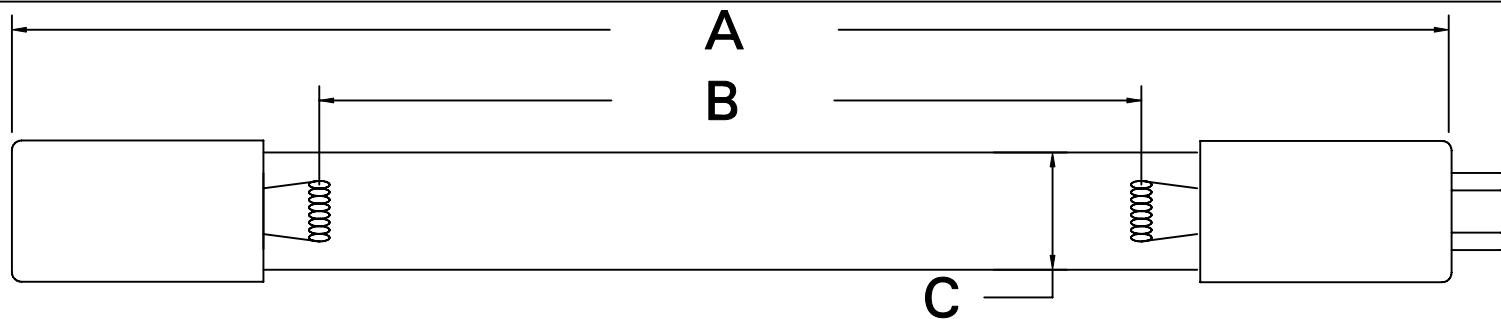

CUREUV Part No.: **510833**

(A) Total Length: 810mm

(B) Arc Length: 730mm

(C) Lamp Quartz Diameter: 15mm

Operating Current: 425mA

Lamp Voltage:

Lamp Wattage: 39

Peak UV Output: 253.7nm

Glass Type : Non Ozone

Style: 4 Pin

Style: No Hole Base

Output UVC Watts: 13.8

Output uW/cm<sup>2</sup> @ 1m: 130

Rated Life (hrs): 10,000

**cureUV.com**