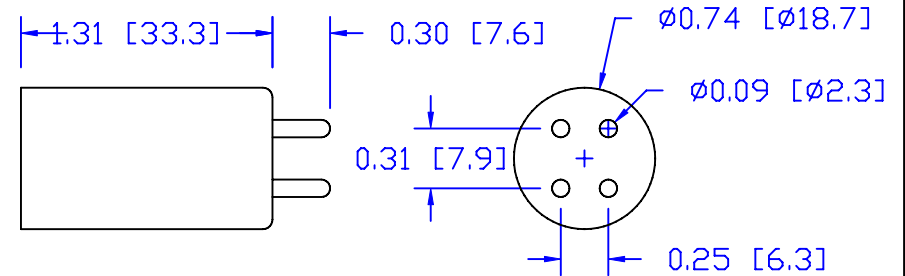

CUREUV Part No.: **510832**

(A) Total Length: 810mm

(B) Arc Length: 730mm

(C) Lamp Quartz Diameter: 15mm

Operating Current: 425mA

Lamp Voltage:

Lamp Wattage: 39

Peak UV Output: 253.7nm

Glass Type : Non Ozone

Style: 4 Pin

Style: No Hole Base

Output UVC Watts: 13.8

Output $\mu\text{W}/\text{cm}^2$ @ 1m: 130

Rated Life (hrs): 10,000

cureUV.com