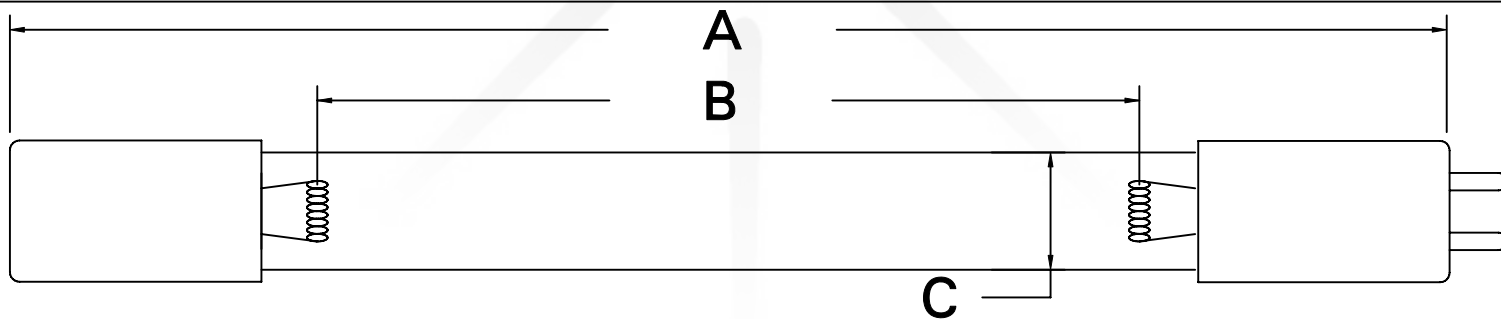

CUREUV Part No.: **510832**

(A) Total Length: 810mm

(B) Arc Length: 730mm

(C) Lamp Quartz Diameter: 15mm

Operating Current: 425mA

Lamp Voltage:

Lamp Wattage: 39

Peak UV Output: 253.7nm

Glass Type : Non Ozone

Style: 4 Pin

Style: No Hole Base

Output UVC Watts: 13.8

Output $\mu\text{W}/\text{cm}^2$ @ 1m: 130

Rated Life (hrs): 10,000

cureUV.com