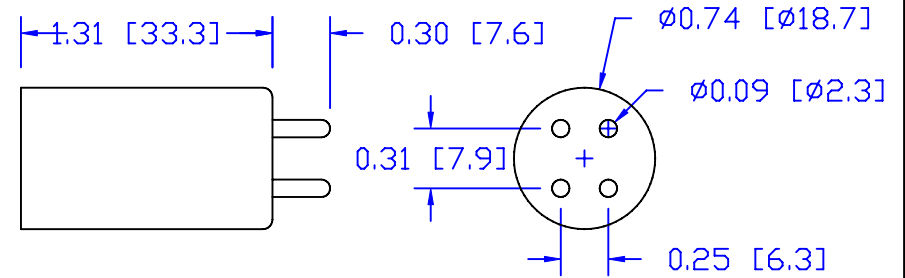

CUREUV Part No.: **510831**

(A) Total Length: 810mm

(B) Arc Length: 730mm

(C) Lamp Quartz Diameter: 15mm

Operating Current: 425mA

Lamp Voltage:

Lamp Wattage: 39

Peak UV Output: 253.7nm

Glass Type : Non Ozone

Style: 4 Pin

Style: No Hole Base

Output UVC Watts: 13.8

Output  $\mu\text{W}/\text{cm}^2$  @ 1m: 130

Rated Life (hrs): 10,000

**cureUV.com**