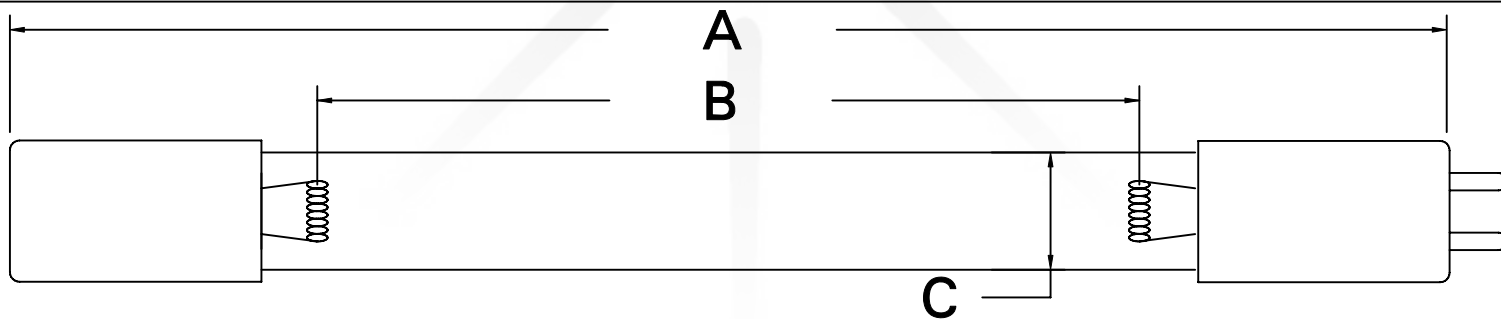

CUREUV Part No.: **510831**

(A) Total Length: 810mm

(B) Arc Length: 730mm

(C) Lamp Quartz Diameter: 15mm

Operating Current: 425mA

Lamp Voltage:

Lamp Wattage: 39

Peak UV Output: 253.7nm

Glass Type : Non Ozone

Style: 4 Pin

Style: No Hole Base

Output UVC Watts: 13.8

Output  $\mu\text{W}/\text{cm}^2$  @ 1m: 130

Rated Life (hrs): 10,000

**cureUV.com**