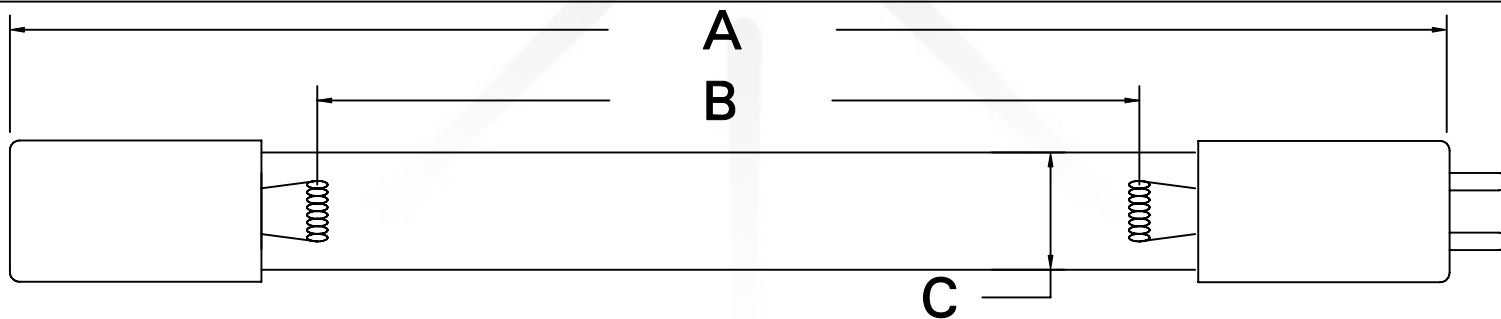

CUREUV Part No.: **510830**

(A) Total Length: 810mm

(B) Arc Length: 730mm

(C) Lamp Quartz Diameter: 15mm

Operating Current: 425mA

Lamp Voltage:

Lamp Wattage: 39

Peak UV Output: 253.7nm

Glass Type : Non Ozone

Style: 4 Pin

Style: No Hole Base

Output UVC Watts: 13.8

Output  $\mu\text{W}/\text{cm}^2$  @ 1m: 130

Rated Life (hrs): 10,000

**cureUV.com**