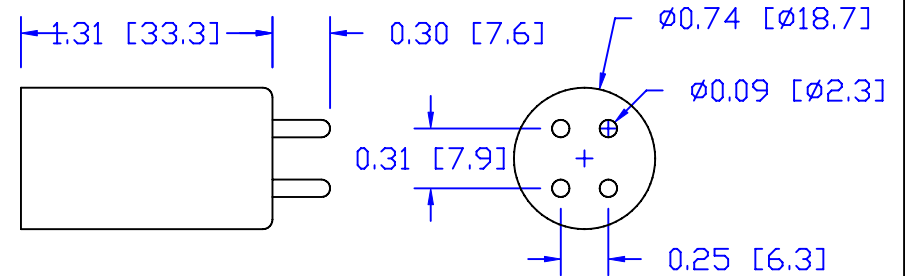

CUREUV Part No.: **510830**

(A) Total Length: 810mm

(B) Arc Length: 730mm

(C) Lamp Quartz Diameter: 15mm

Operating Current: 425mA

Lamp Voltage:

Lamp Wattage: 39

Peak UV Output: 253.7nm

Glass Type : Non Ozone

Style: 4 Pin

Style: No Hole Base

Output UVC Watts: 13.8

Output  $\mu\text{W}/\text{cm}^2$  @ 1m: 130

Rated Life (hrs): 10,000

**cureUV.com**