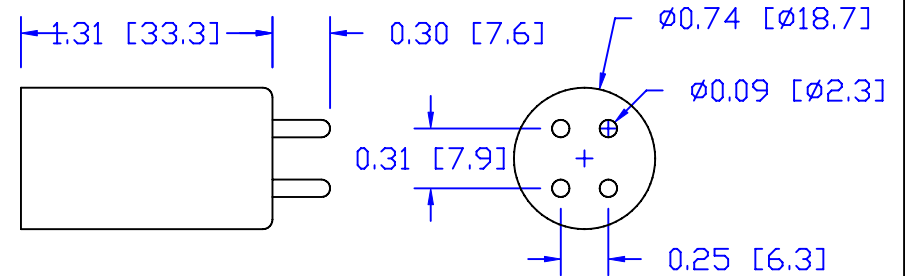

CUREUV Part No.: **510829**

(A) Total Length: 810mm

(B) Arc Length: 730mm

(C) Lamp Quartz Diameter: 15mm

Operating Current: 425mA

Lamp Voltage:

Lamp Wattage: 39

Peak UV Output: 253.7nm

Glass Type : Non Ozone

Style: 4 Pin

Style: No Hole Base

Output UVC Watts: 13.8

Output $\mu\text{W}/\text{cm}^2$ @ 1m: 130

Rated Life (hrs): 10,000

cureUV.com