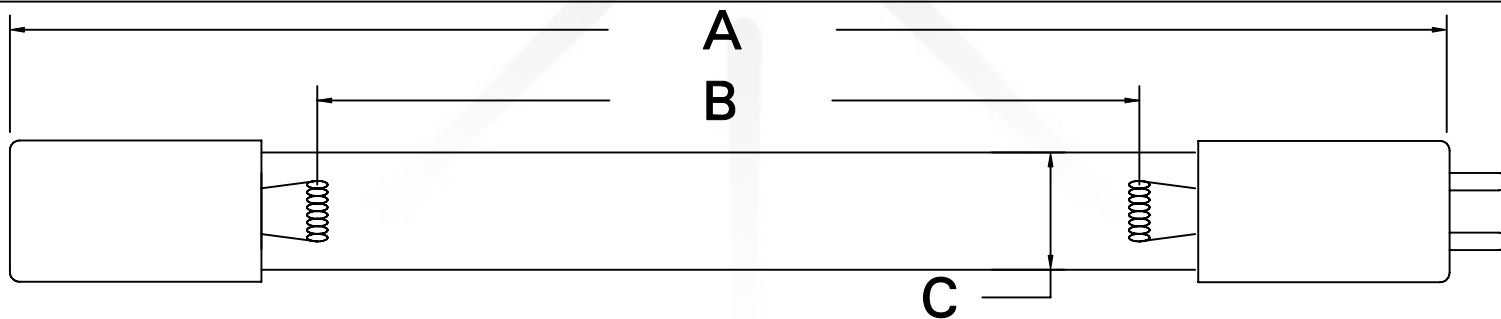

CUREUV Part No.: **510829**

(A) Total Length: 810mm

(B) Arc Length: 730mm

(C) Lamp Quartz Diameter: 15mm

Operating Current: 425mA

Lamp Voltage:

Lamp Wattage: 39

Peak UV Output: 253.7nm

Glass Type : Non Ozone

Style: 4 Pin

Style: No Hole Base

Output UVC Watts: 13.8

Output $\mu\text{W}/\text{cm}^2$ @ 1m: 130

Rated Life (hrs): 10,000

cureUV.com