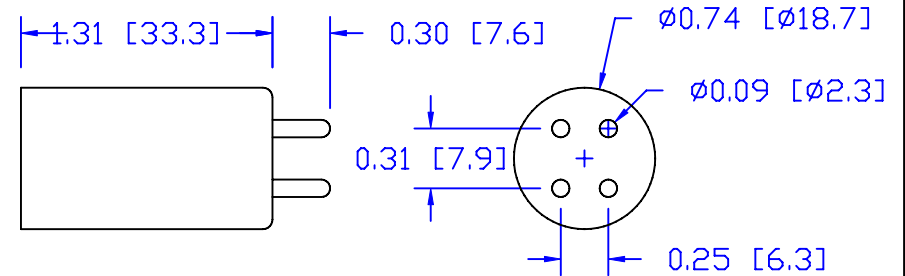

CUREUV Part No.: **510828**

(A) Total Length: 810mm

(B) Arc Length: 730mm

(C) Lamp Quartz Diameter: 15mm

Operating Current: 425mA

Lamp Voltage:

Lamp Wattage: 39

Peak UV Output: 253.7nm

Glass Type : Non Ozone

Style: 4 Pin

Style: No Hole Base

Output UVC Watts: 13.8

Output $\mu\text{W}/\text{cm}^2$ @ 1m: 130

Rated Life (hrs): 10,000

cureUV.com