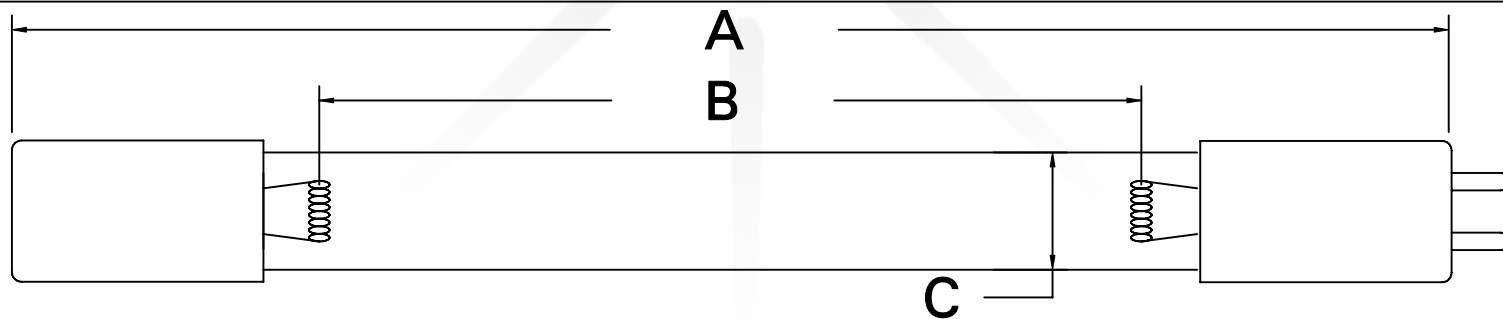

CUREUV Part No.: **510828**

(A) Total Length: 810mm

(B) Arc Length: 730mm

(C) Lamp Quartz Diameter: 15mm

Operating Current: 425mA

Lamp Voltage:

Lamp Wattage: 39

Peak UV Output: 253.7nm

Glass Type : Non Ozone

Style: 4 Pin

Style: No Hole Base

Output UVC Watts: 13.8

Output $\mu\text{W}/\text{cm}^2$ @ 1m: 130

Rated Life (hrs): 10,000

cureUV.com