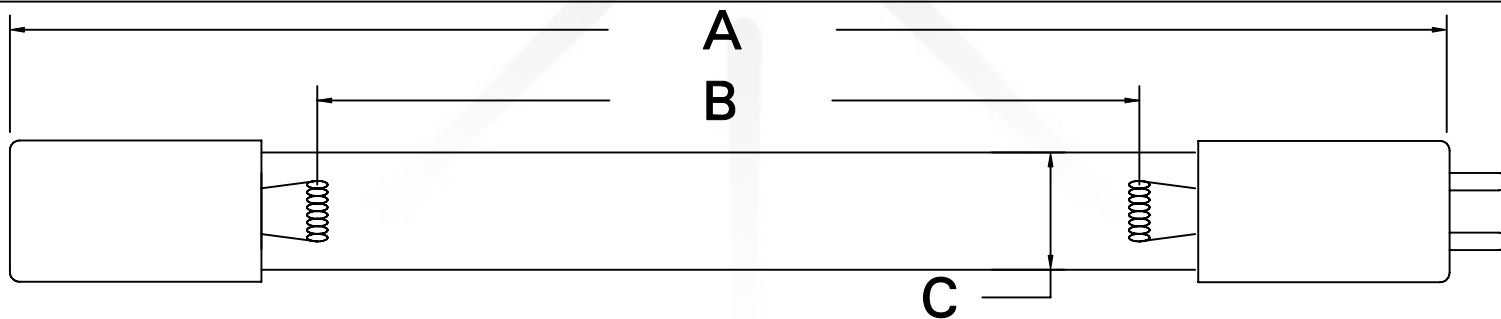

CUREUV Part No.: **510827**

(A) Total Length: 810mm

(B) Arc Length: 730mm

(C) Lamp Quartz Diameter: 15mm

Operating Current: 425mA

Lamp Voltage:

Lamp Wattage: 39

Peak UV Output: 253.7nm

Glass Type : Non Ozone

Style: 4 Pin

Style: No Hole Base

Output UVC Watts: 13.8

Output $\mu\text{W}/\text{cm}^2$ @ 1m: 130

Rated Life (hrs): 10,000

cureUV.com