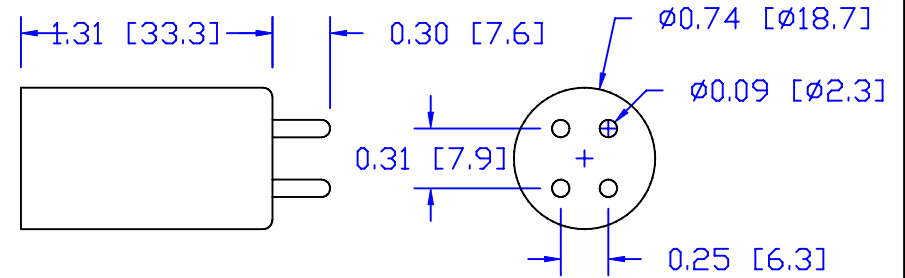

CUREUV Part No.: **510827**

(A) Total Length: 810mm

(B) Arc Length: 730mm

(C) Lamp Quartz Diameter: 15mm

Operating Current: 425mA

Lamp Voltage:

Lamp Wattage: 39

Peak UV Output: 253.7nm

Glass Type : Non Ozone

Style: 4 Pin

Style: No Hole Base

Output UVC Watts: 13.8

Output $\mu\text{W}/\text{cm}^2$ @ 1m: 130

Rated Life (hrs): 10,000

cureUV.com