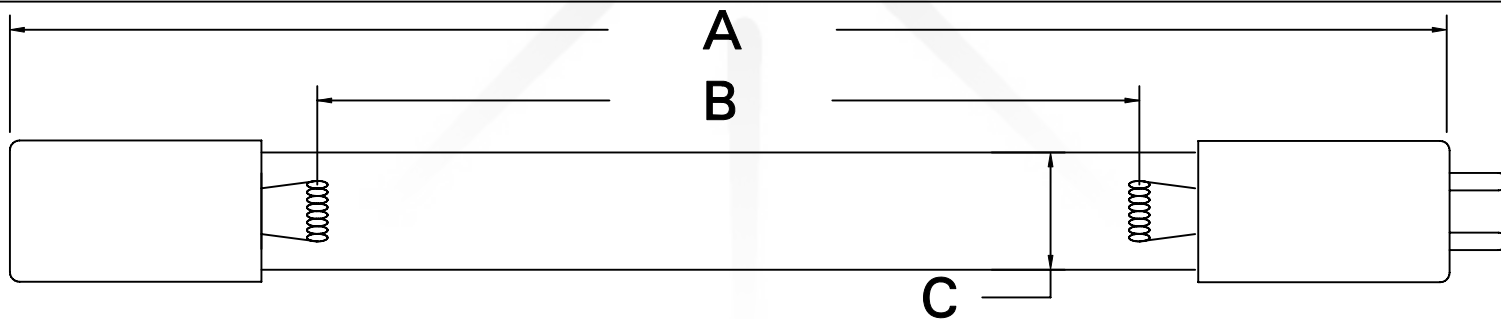

CUREUV Part No.: **510826**

(A) Total Length: 810mm

(B) Arc Length: 730mm

(C) Lamp Quartz Diameter: 15mm

Operating Current: 425mA

Lamp Voltage:

Lamp Wattage: 39

Peak UV Output: 253.7nm

Glass Type : Non Ozone

Style: 4 Pin

Style: No Hole Base

Output UVC Watts: 13.8

Output uW/cm² @ 1m: 130

Rated Life (hrs): 10,000

cureUV.com