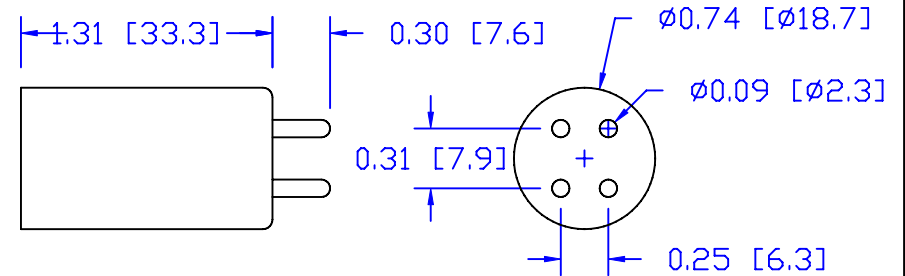

CUREUV Part No.: **510826**

(A) Total Length: 810mm

(B) Arc Length: 730mm

(C) Lamp Quartz Diameter: 15mm

Operating Current: 425mA

Lamp Voltage:

Lamp Wattage: 39

Peak UV Output: 253.7nm

Glass Type : Non Ozone

Style: 4 Pin

Style: No Hole Base

Output UVC Watts: 13.8

Output uW/cm² @ 1m: 130

Rated Life (hrs): 10,000

cureUV.com