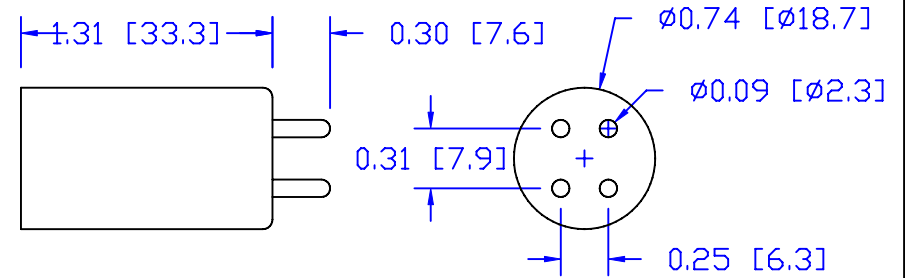

CUREUV Part No.: **510825**

(A) Total Length: 810mm

(B) Arc Length: 730mm

(C) Lamp Quartz Diameter: 15mm

Operating Current: 425mA

Lamp Voltage:

Lamp Wattage: 39

Peak UV Output: 253.7nm

Glass Type : Non Ozone

Style: 4 Pin

Style: No Hole Base

Output UVC Watts: 13.8

Output  $\mu\text{W}/\text{cm}^2$  @ 1m: 130

Rated Life (hrs): 10,000

**cureUV.com**