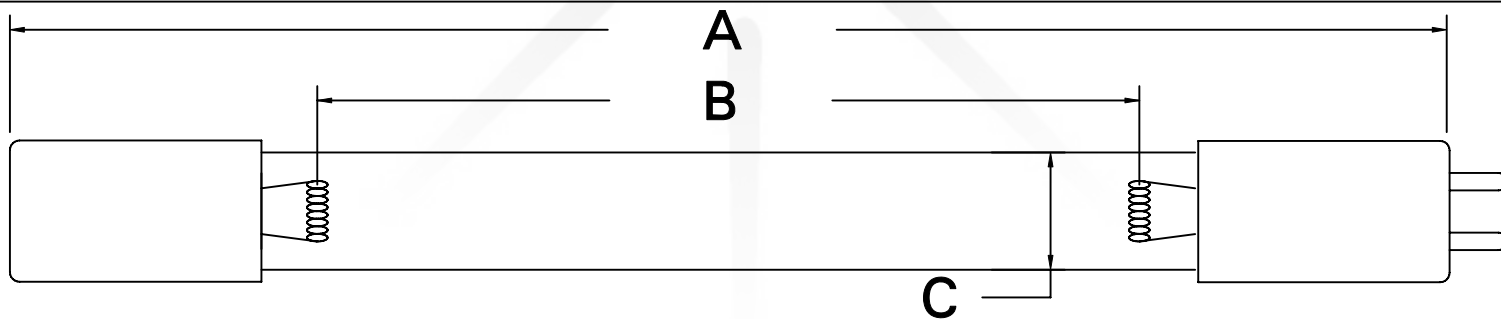

CUREUV Part No.: **510825**

(A) Total Length: 810mm

(B) Arc Length: 730mm

(C) Lamp Quartz Diameter: 15mm

Operating Current: 425mA

Lamp Voltage:

Lamp Wattage: 39

Peak UV Output: 253.7nm

Glass Type : Non Ozone

Style: 4 Pin

Style: No Hole Base

Output UVC Watts: 13.8

Output  $\mu\text{W}/\text{cm}^2$  @ 1m: 130

Rated Life (hrs): 10,000

**cureUV.com**