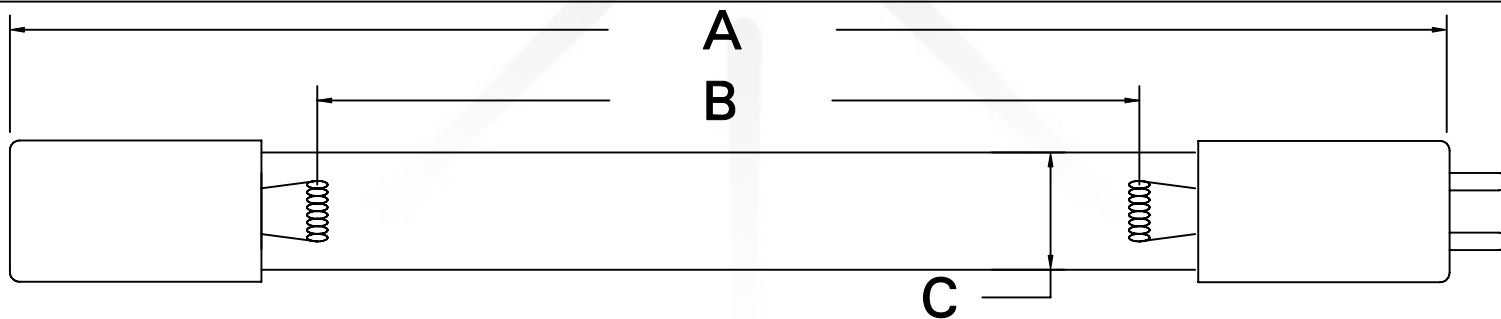

CUREUV Part No.: **510824**

(A) Total Length: 810mm

(B) Arc Length: 730mm

(C) Lamp Quartz Diameter: 15mm

Operating Current: 425mA

Lamp Voltage:

Lamp Wattage: 39

Peak UV Output: 253.7nm

Glass Type : Non Ozone

Style: 4 Pin

Style: No Hole Base

Output UVC Watts: 13.8

Output $\mu\text{W}/\text{cm}^2$ @ 1m: 130

Rated Life (hrs): 10,000

cureUV.com