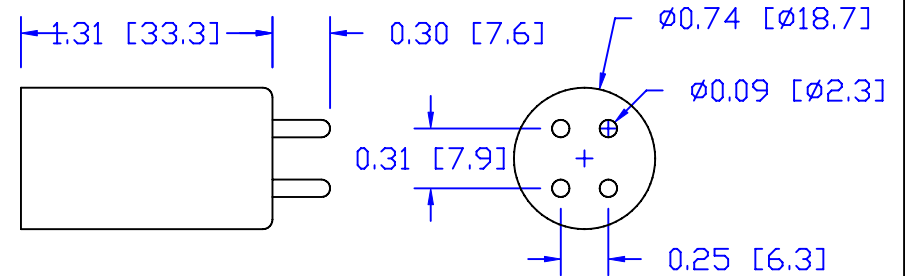

CUREUV Part No.: **510824**

(A) Total Length: 810mm

(B) Arc Length: 730mm

(C) Lamp Quartz Diameter: 15mm

Operating Current: 425mA

Lamp Voltage:

Lamp Wattage: 39

Peak UV Output: 253.7nm

Glass Type : Non Ozone

Style: 4 Pin

Style: No Hole Base

Output UVC Watts: 13.8

Output $\mu\text{W}/\text{cm}^2$ @ 1m: 130

Rated Life (hrs): 10,000

cureUV.com