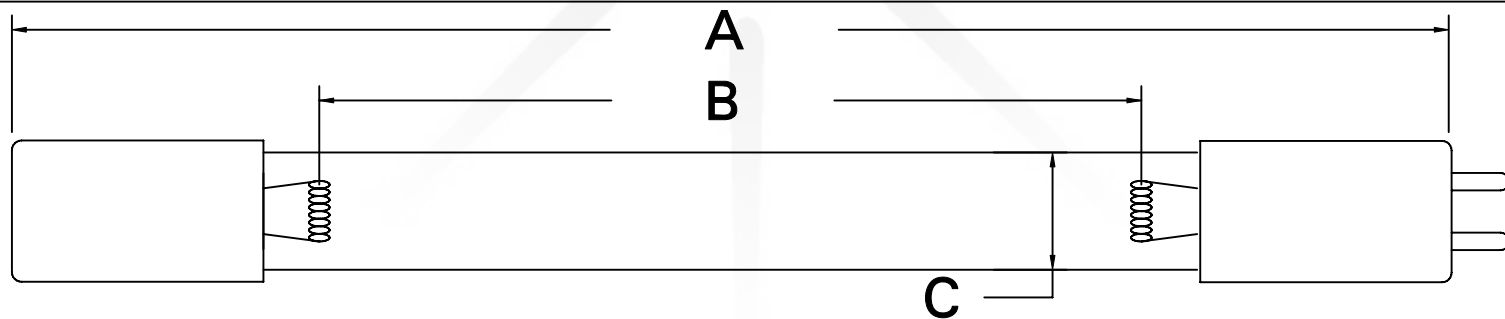

CUREUV Part No.: **510823**

(A) Total Length: 810mm

(B) Arc Length: 730mm

(C) Lamp Quartz Diameter: 15mm

Operating Current: 425mA

Lamp Voltage:

Lamp Wattage: 39

Peak UV Output: 253.7nm

Glass Type : Non Ozone

Style: 4 Pin

Style: No Hole Base

Output UVC Watts: 13.8

Output $\mu\text{W}/\text{cm}^2$ @ 1m: 130

Rated Life (hrs): 10,000

cureUV.com