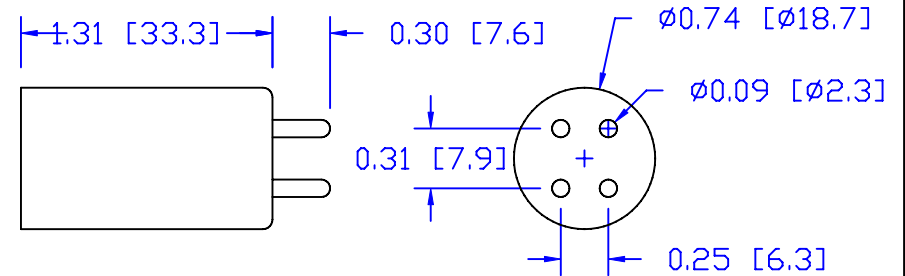

CUREUV Part No.: **510823**

(A) Total Length: 810mm

(B) Arc Length: 730mm

(C) Lamp Quartz Diameter: 15mm

Operating Current: 425mA

Lamp Voltage:

Lamp Wattage: 39

Peak UV Output: 253.7nm

Glass Type : Non Ozone

Style: 4 Pin

Style: No Hole Base

Output UVC Watts: 13.8

Output $\mu\text{W}/\text{cm}^2$ @ 1m: 130

Rated Life (hrs): 10,000

cureUV.com