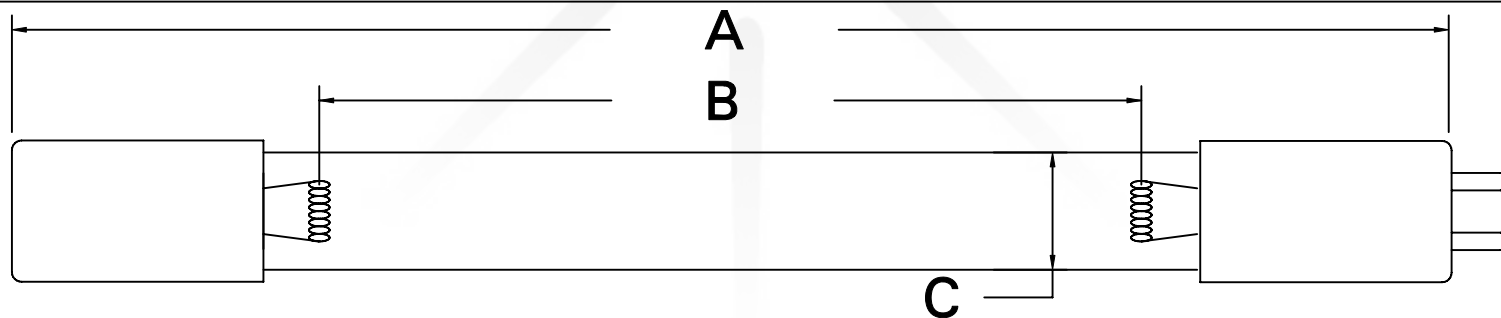

CUREUV Part No.: **510822**

(A) Total Length: 810mm

(B) Arc Length: 730mm

(C) Lamp Quartz Diameter: 15mm

Operating Current: 425mA

Lamp Voltage:

Lamp Wattage: 39

Peak UV Output: 253.7nm

Glass Type : Non Ozone

Style: 4 Pin

Style: No Hole Base

Output UVC Watts: 13.8

Output $\mu\text{W}/\text{cm}^2$ @ 1m: 130

Rated Life (hrs): 10,000

cureUV.com