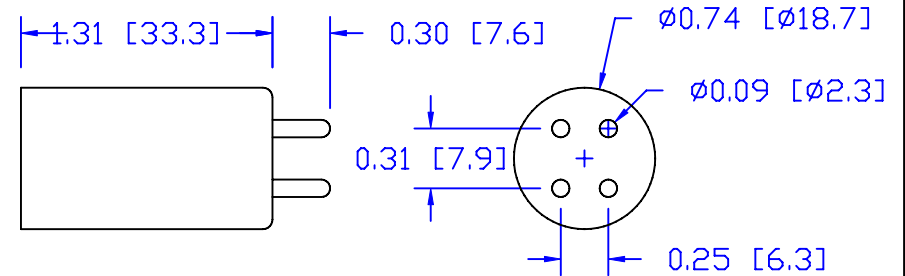

CUREUV Part No.: **510822**

(A) Total Length: 810mm

(B) Arc Length: 730mm

(C) Lamp Quartz Diameter: 15mm

Operating Current: 425mA

Lamp Voltage:

Lamp Wattage: 39

Peak UV Output: 253.7nm

Glass Type : Non Ozone

Style: 4 Pin

Style: No Hole Base

Output UVC Watts: 13.8

Output $\mu\text{W}/\text{cm}^2$ @ 1m: 130

Rated Life (hrs): 10,000

cureUV.com