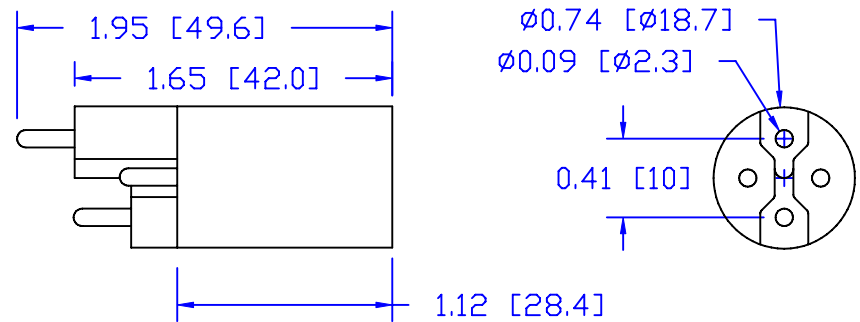

CUREUV Part No.: **510798**

(A) Total Length: 810mm

(B) Arc Length: 734mm

(C) Lamp Quartz Diameter: 15mm

Operating Current: 420mA

Lamp Voltage: 90V

Lamp Wattage: 38

Peak UV Output: 253.7nm

Glass Type : Non Ozone

Style: 4 Pin Step / R-Can

Style: No Hole Base

Output UVC Watts: 14

Output $\mu\text{W}/\text{cm}^2$ @ 1m: 130

Rated Life (hrs): 12,000

cureUV.com