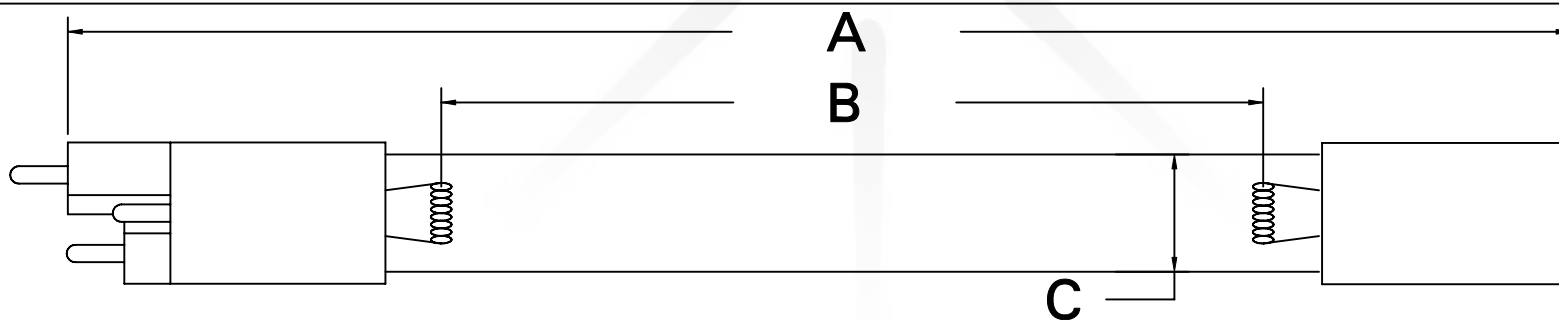

CUREUV Part No.: **510798**

(A) Total Length: 810mm

(B) Arc Length: 734mm

(C) Lamp Quartz Diameter: 15mm

Operating Current: 420mA

Lamp Voltage: 90V

Lamp Wattage: 38

Peak UV Output: 253.7nm

Glass Type : Non Ozone

Style: 4 Pin Step / R-Can

Style: No Hole Base

Output UVC Watts: 14

Output $\mu\text{W}/\text{cm}^2$ @ 1m: 130

Rated Life (hrs): 12,000

cureUV.com