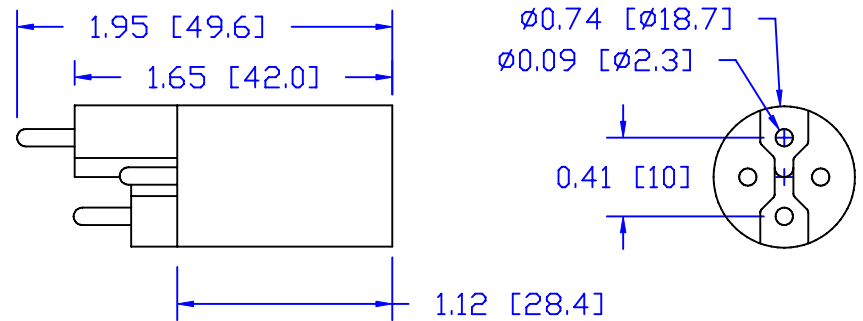

CUREUV Part No.: **510797**

(A) Total Length: 810mm

(B) Arc Length: 734mm

(C) Lamp Quartz Diameter: 15mm

Operating Current: 420mA

Lamp Voltage: 90V

Lamp Wattage: 38

Peak UV Output: 253.7nm

Glass Type : Non Ozone

Style: 4 Pin Step / R-Can

Style: No Hole Base

Output UVC Watts: 14

Output  $\mu\text{W}/\text{cm}^2$  @ 1m: 130

Rated Life (hrs): 12,000

**cureUV.com**