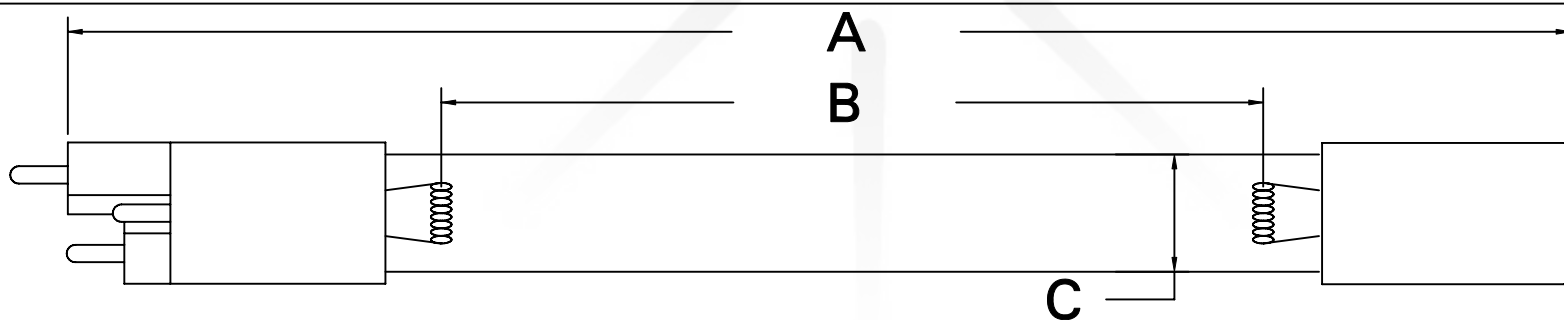

CUREUV Part No.: **510797**

(A) Total Length: 810mm

(B) Arc Length: 734mm

(C) Lamp Quartz Diameter: 15mm

Operating Current: 420mA

Lamp Voltage: 90V

Lamp Wattage: 38

Peak UV Output: 253.7nm

Glass Type : Non Ozone

Style: 4 Pin Step / R-Can

Style: No Hole Base

Output UVC Watts: 14

Output  $\mu\text{W}/\text{cm}^2$  @ 1m: 130

Rated Life (hrs): 12,000

**cureUV.com**