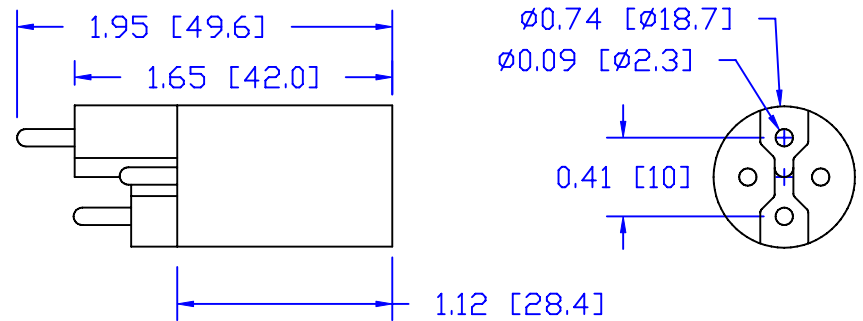

CUREUV Part No.: **510796**

(A) Total Length: 810mm

(B) Arc Length: 734mm

(C) Lamp Quartz Diameter: 15mm

Operating Current: 420mA

Lamp Voltage: 90V

Lamp Wattage: 38

Peak UV Output: 253.7nm

Glass Type : Non Ozone

Style: 4 Pin Step / R-Can

Style: No Hole Base

Output UVC Watts: 14

Output uW/cm<sup>2</sup> @ 1m: 130

Rated Life (hrs): 12,000

**cureUV.com**