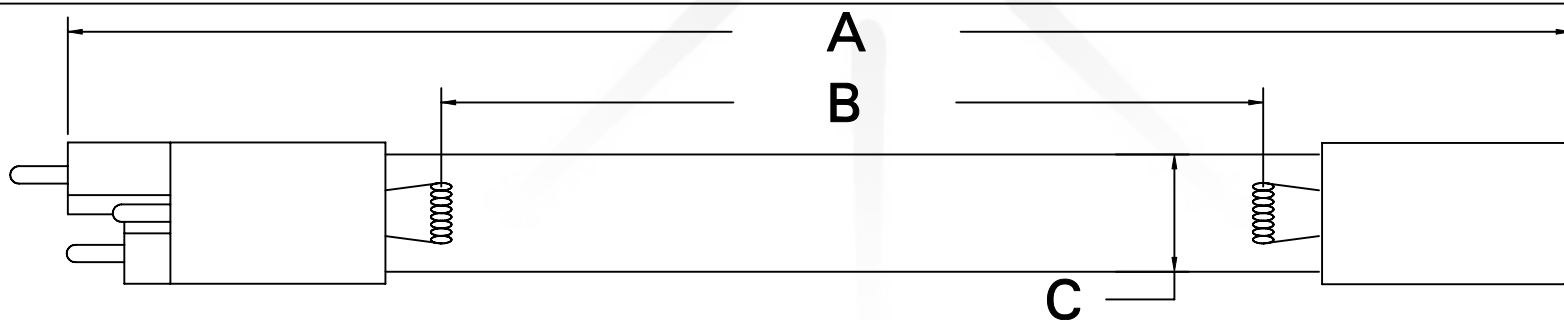

CUREUV Part No.: **510796**

(A) Total Length: 810mm

(B) Arc Length: 734mm

(C) Lamp Quartz Diameter: 15mm

Operating Current: 420mA

Lamp Voltage: 90V

Lamp Wattage: 38

Peak UV Output: 253.7nm

Glass Type : Non Ozone

Style: 4 Pin Step / R-Can

Style: No Hole Base

Output UVC Watts: 14

Output uW/cm<sup>2</sup> @ 1m: 130

Rated Life (hrs): 12,000

**cureUV.com**