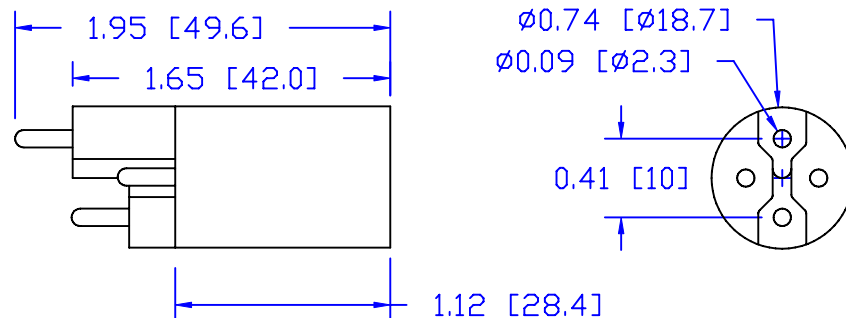

CUREUV Part No.: **510791**

(A) Total Length: 810mm

(B) Arc Length: 734mm

(C) Lamp Quartz Diameter: 15mm

Operating Current: 420mA

Lamp Voltage: 90V

Lamp Wattage: 38

Peak UV Output: 253.7nm

Glass Type : Non Ozone

Style: 4 Pin Step / R-Can

Style: No Hole Base

Output UVC Watts: 14

Output uW/cm² @ 1m: 130

Rated Life (hrs): 12,000

cureUV.com