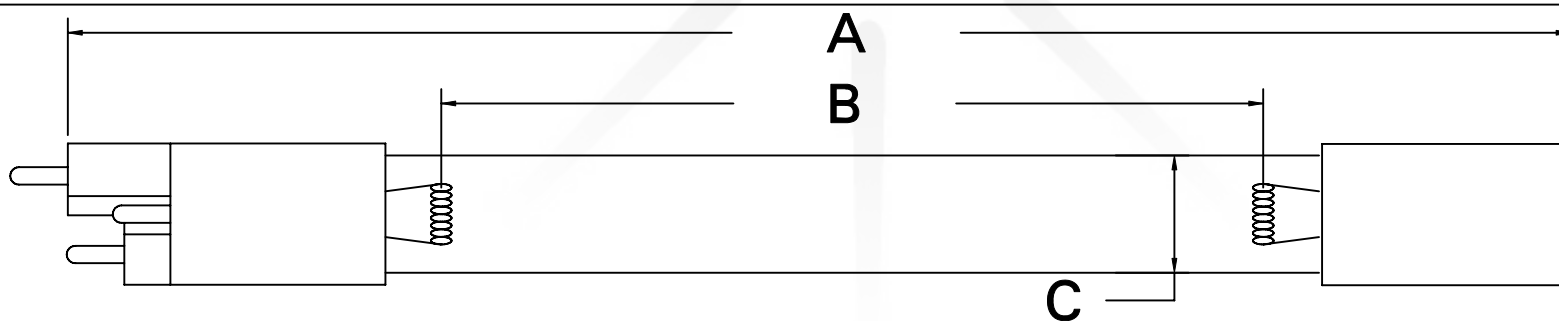

CUREUV Part No.: **510791**

(A) Total Length: 810mm

(B) Arc Length: 734mm

(C) Lamp Quartz Diameter: 15mm

Operating Current: 420mA

Lamp Voltage: 90V

Lamp Wattage: 38

Peak UV Output: 253.7nm

Glass Type : Non Ozone

Style: 4 Pin Step / R-Can

Style: No Hole Base

Output UVC Watts: 14

Output uW/cm² @ 1m: 130

Rated Life (hrs): 12,000

cureUV.com