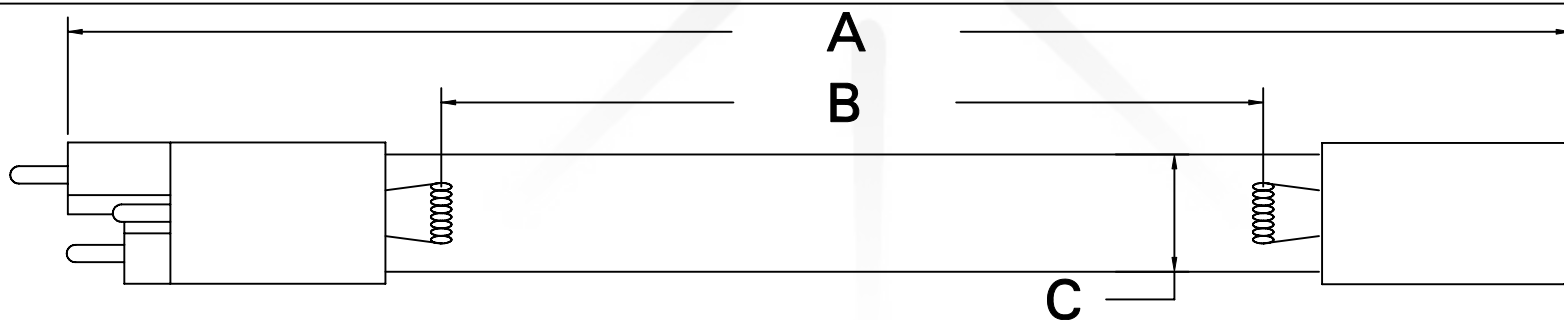

CUREUV Part No.: **510792**

(A) Total Length: 810mm

(B) Arc Length: 734mm

(C) Lamp Quartz Diameter: 15mm

Operating Current: 420mA

Lamp Voltage: 90V

Lamp Wattage: 38

Peak UV Output: 253.7nm

Glass Type : Non Ozone

Style: 4 Pin Step / R-Can

Style: No Hole Base

Output UVC Watts: 14

Output $\mu\text{W}/\text{cm}^2$ @ 1m: 130

Rated Life (hrs): 12,000

cureUV.com