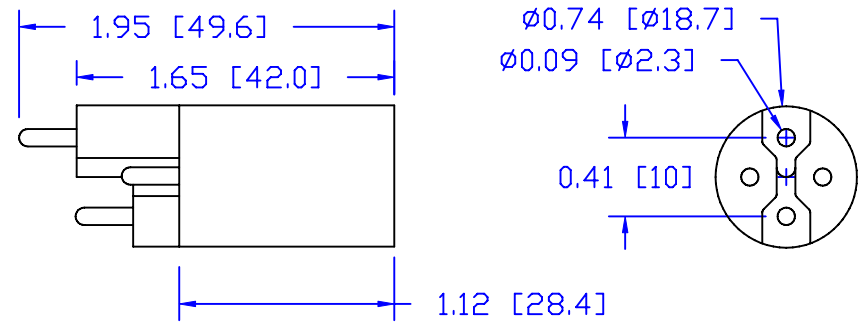

CUREUV Part No.: **510792**

(A) Total Length: 810mm

(B) Arc Length: 734mm

(C) Lamp Quartz Diameter: 15mm

Operating Current: 420mA

Lamp Voltage: 90V

Lamp Wattage: 38

Peak UV Output: 253.7nm

Glass Type : Non Ozone

Style: 4 Pin Step / R-Can

Style: No Hole Base

Output UVC Watts: 14

Output $\mu\text{W}/\text{cm}^2$ @ 1m: 130

Rated Life (hrs): 12,000

cureUV.com