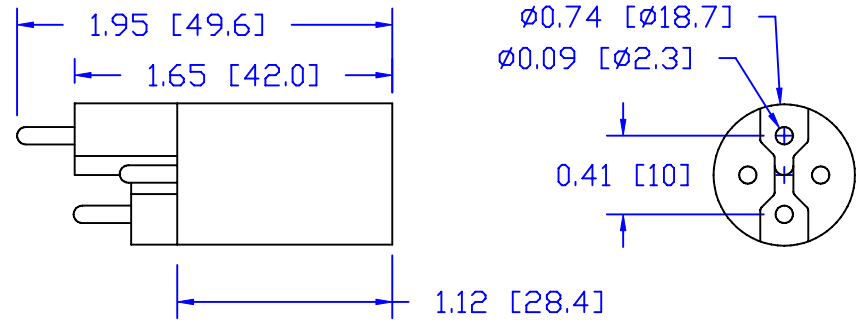

CUREUV Part No.: **194073**

(A) Total Length: 1060mm

(B) Arc Length: 970mm

(C) Lamp Quartz Diameter: 15mm

Operating Current: 800mA

Lamp Voltage: 120V

Lamp Wattage: 100W

Peak UV Output: 253.7nm

Glass Type : Non Ozone

Style: 4 Pin Step / R-Can

Style: No Hole Base

Output UVC Watts: 35

Output  $\mu\text{W}/\text{cm}^2$  @ 1m: 300

Rated Life (hrs): 10,000

**cureUV.com**