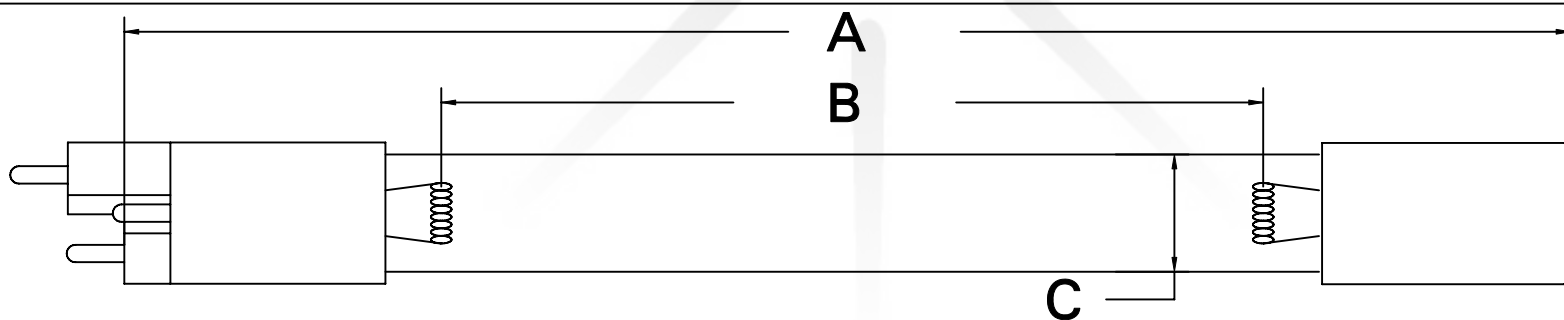

CUREUV Part No.: **194073**

(A) Total Length: 1060mm

(B) Arc Length: 970mm

(C) Lamp Quartz Diameter: 15mm

Operating Current: 800mA

Lamp Voltage: 120V

Lamp Wattage: 100W

Peak UV Output: 253.7nm

Glass Type : Non Ozone

Style: 4 Pin Step / R-Can

Style: No Hole Base

Output UVC Watts: 35

Output  $\mu\text{W}/\text{cm}^2$  @ 1m: 300

Rated Life (hrs): 10,000

**cureUV.com**